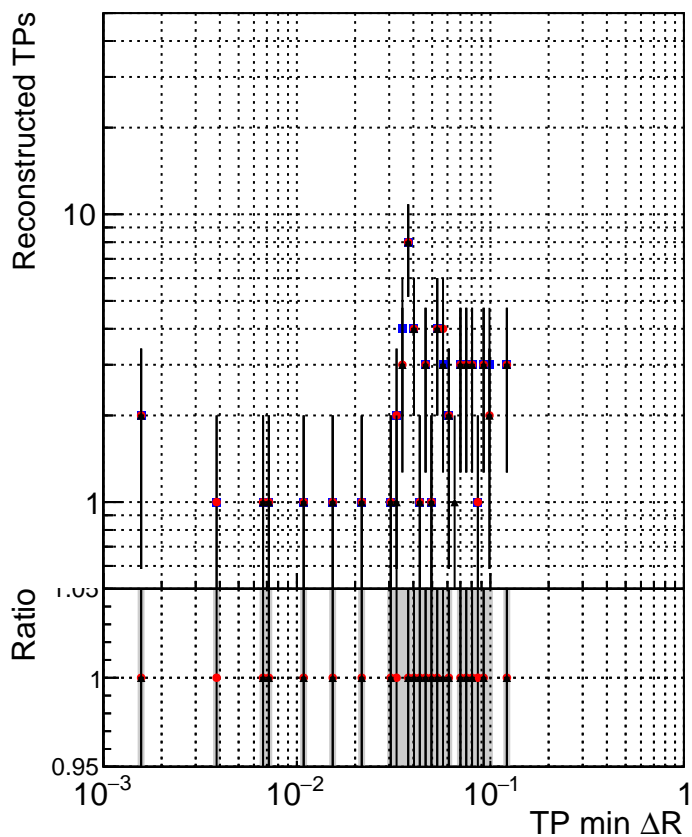

N of simulated tracks vs dR

N of associated tracks (simToReco) vs dR

N of simulated tracks

- DQM_TT_original
- DQM_TT_mod_modelsdeep_truthfinal_reg_modelTEST-24
- ▲ DQM_TT_mod_modelsdeep_somethingbetter