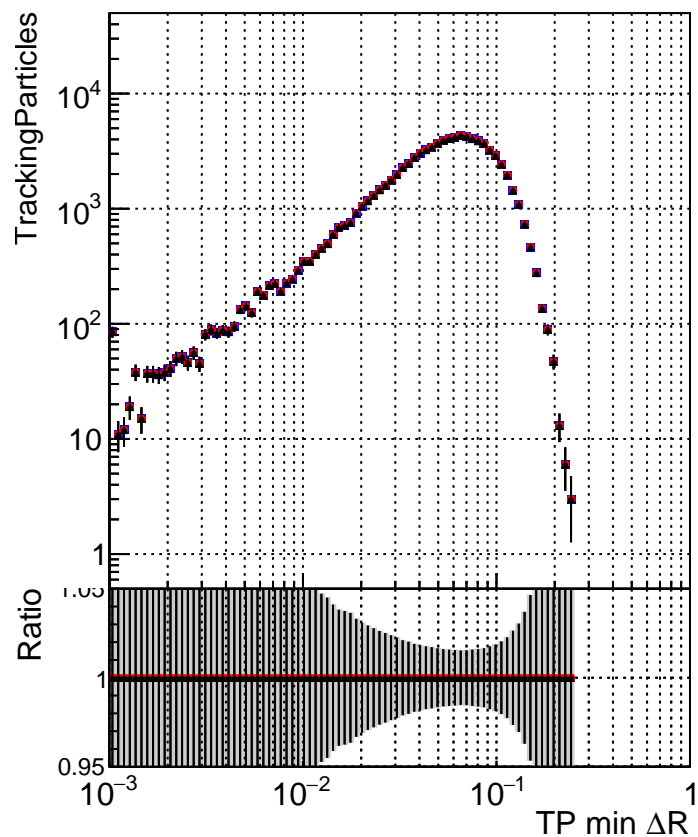

N of simulated tracks vs dR

N of associated tracks (simToReco) vs dR

N of simulated tracks

- DQM_TT_original
- DQM_TT_mod_modelsdeep_truthfinal_reg_modelTEST-24
- ▲ DQM_TT_mod_modelsdeep_somethingbetter