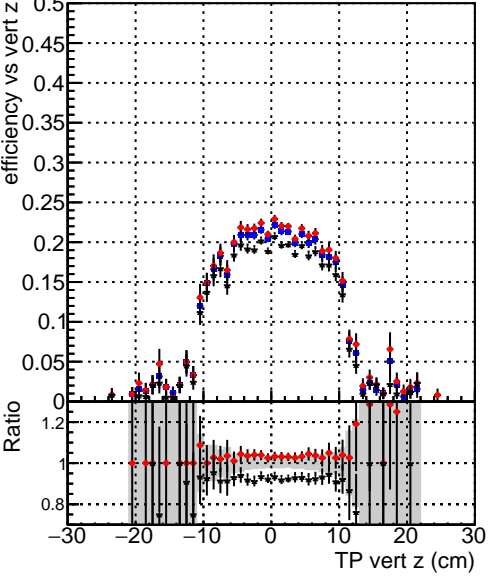

Efficiency vs vertpos

Efficiency vs vert z

- DQM_TT_original
- DQM_TT_mod_modelsdeep_truthfinal_reg_modelTEST-24
- DQM_TT_mod_modelsdeep_somethingbetter

Efficiency vs. sim PV z