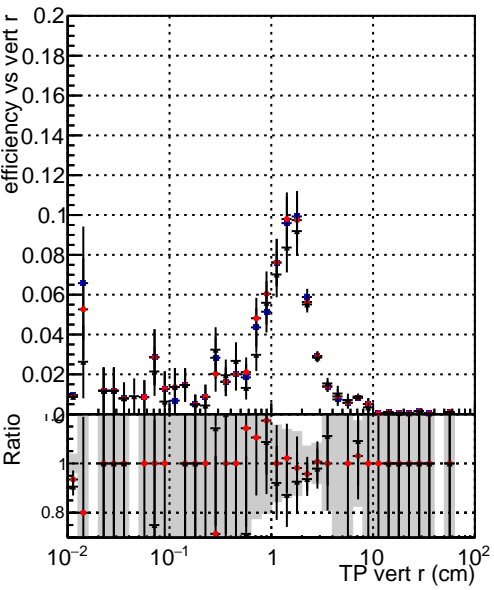

Efficiency vs vertpos

Efficiency vs TP vert z (cm)

- DQM TT original
- DQM TT mod_modeldeep_truthfinal_reg_modelTEST-24
- DQM TT mod_modeldeep_somethingbetter

Efficiency vs. sim PV z