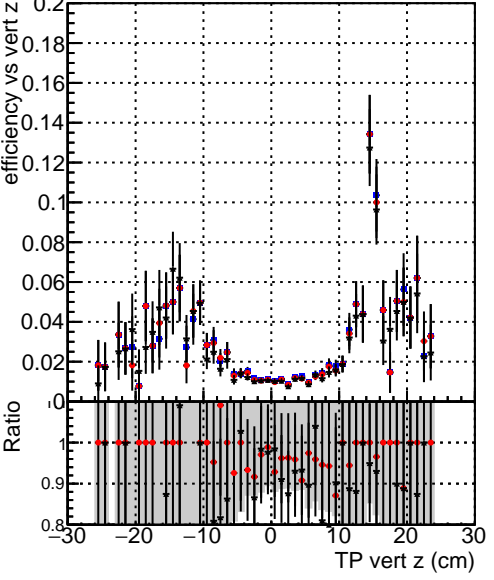

Efficiency vs vertpos

Efficiency vs TP vert z (cm)

- DQM TT original
- DQM TT mod_modeldeep_truthfinal_reg_modelTEST-24
- DQM TT mod_modeldeep_somethingbetter

Efficiency vs. sim PV z