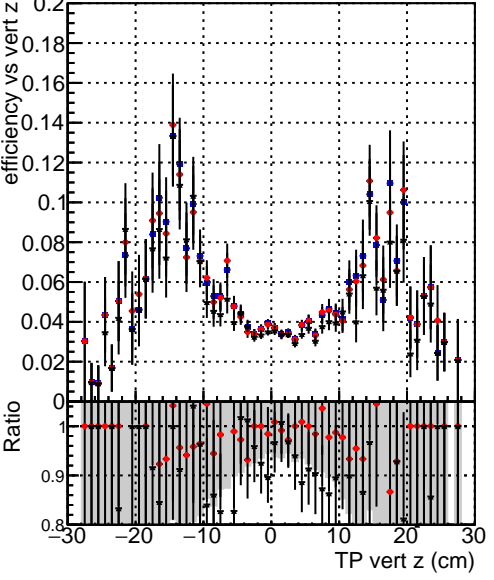

Efficiency vs vertpos

Efficiency vs vertpos

- DQM TT original
- DQM TT mod_modeldeep_truthfinal_reg_modelTEST-24
- DQM TT mod_modeldeep_somethingbetter

Efficiency vs. sim PV z