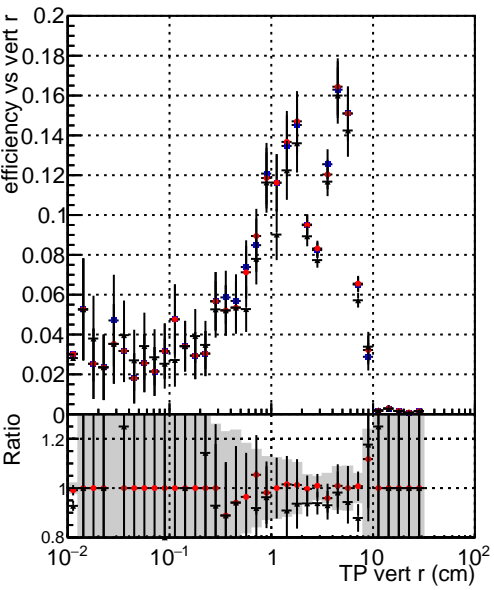

Efficiency vs vertpos

Efficiency vs vertpos

- DQM TT original
- DQM TT mod_modeldeep_truthfinal_reg_modelTEST-24
- DQM TT mod_modeldeep_somethingbetter

Efficiency vs. sim PV z