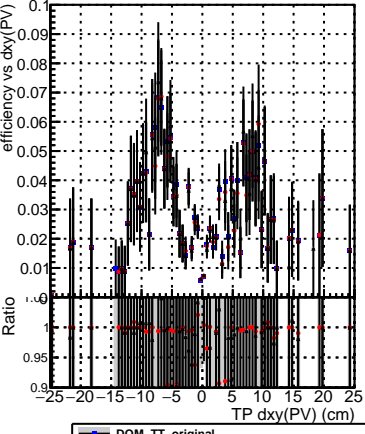

Efficiency vs Dxy(PV)

Efficiency vs Dxy(PV) - Legend

- DQM\_TT\_original (blue square)
- DQM\_TT\_mod\_modelsdeep\_truthfinal\_reg\_modelTEST-24 (red circle)
- DQM\_TT\_mod\_modelsdeep\_somethingbetter (black triangle)

Efficiency vs Dz(PV)

Efficiency vs Dz(PV)