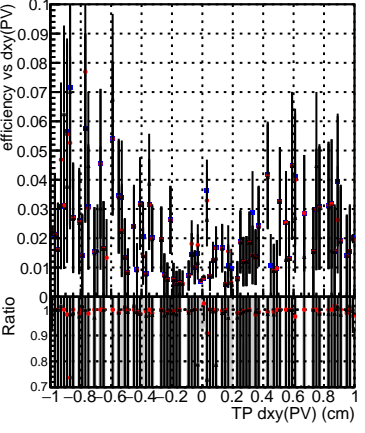

Efficiency vs Dxy(PV)

Efficiency vs Dxy(PV) - Legend

- DQM\_TT\_original (blue square)
- DQM\_TT\_mod\_modelsdeep\_truthfinal\_reg\_modelTEST-24 (red circle)
- DQM\_TT\_mod\_modelsdeep\_somethingbetter (black triangle)

Efficiency vs Dz(PV)

Efficiency vs Dz(PV)