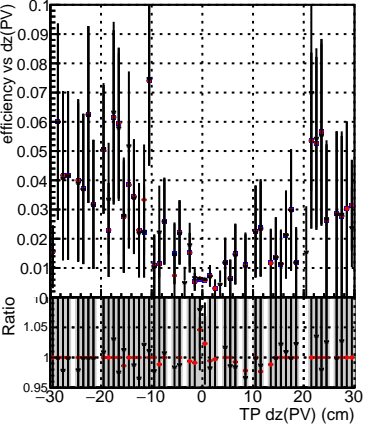

Efficiency vs Dxy(PV)

Efficiency vs Dxy(PV) - Legend

- DQM\_TT\_original (blue square)
- DQM\_TT\_mod\_modelsdeep\_truthfinal\_reg\_modelTEST-24 (red circle)
- DQM\_TT\_mod\_modelsdeep\_somethingbetter (black triangle)

Efficiency vs Dz(PV)

Efficiency vs Dz(PV)