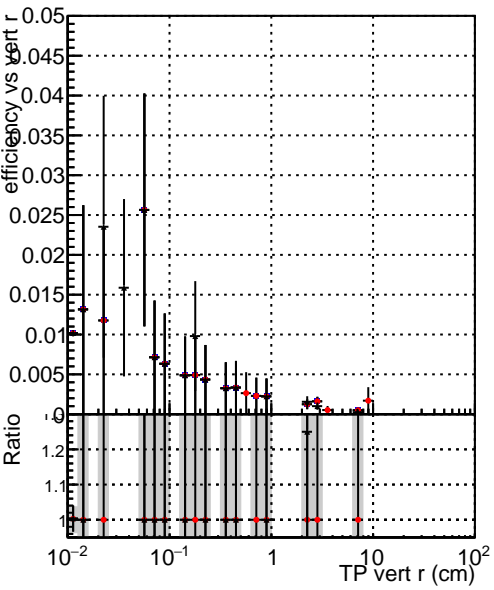

Efficiency vs vertpos

Efficiency vs TP vert z (cm)

- DQM_TT_original
- DQM_TT_mod_modelsdeep_truthfinal_reg_modelTEST-24
- DQM_TT_mod_modelsdeep_somethingbetter

Efficiency vs. sim PV z