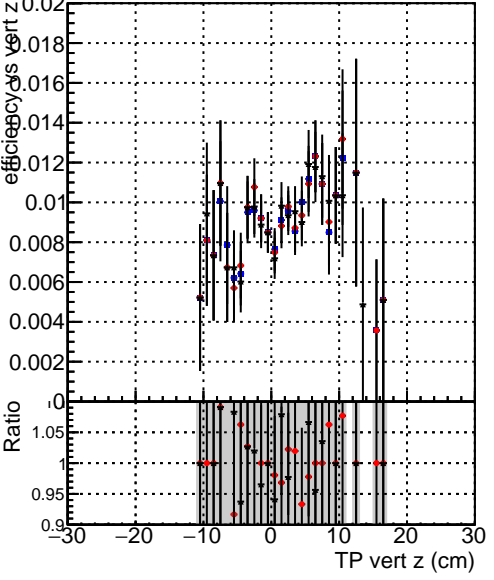

Efficiency vs vertpos

Efficiency vs TP vert z (cm)

- DQM_TT_original
- DQM_TT_mod_modelsdeep_truthfinal_reg_modelTEST-24
- DQM_TT_mod_modelsdeep_somethingbetter

Efficiency vs. sim PV z