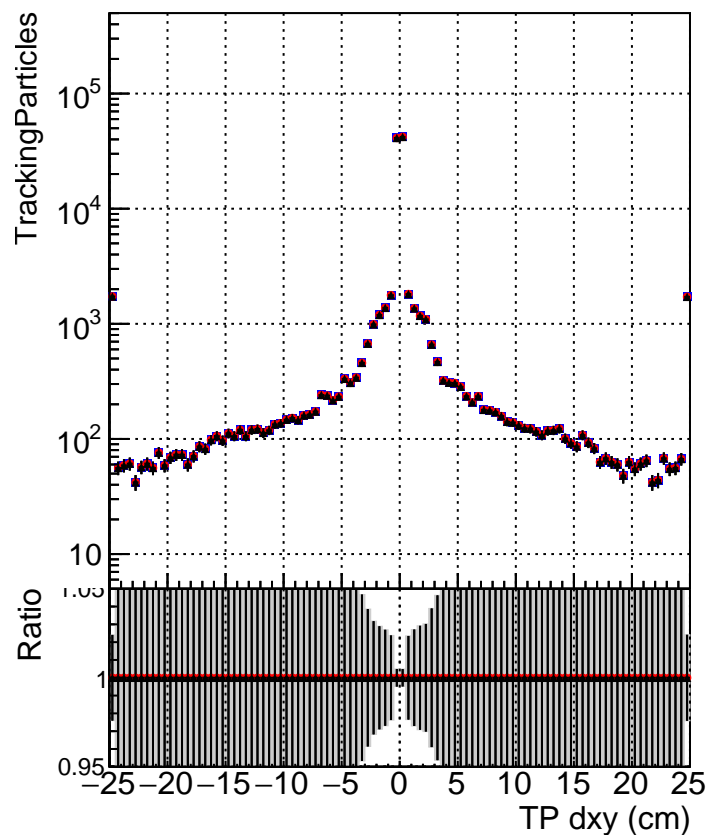

N of simulated tracks vs dxy

N of associated tracks (simToReco) vs dxy

N of simulated track

- DQM_TT_original
- DQM_TT_mod_modeldeep_truthfinal_reg_modelTEST-24
- ▲ DQM_TT_mod_modeldeep_somethingbetter