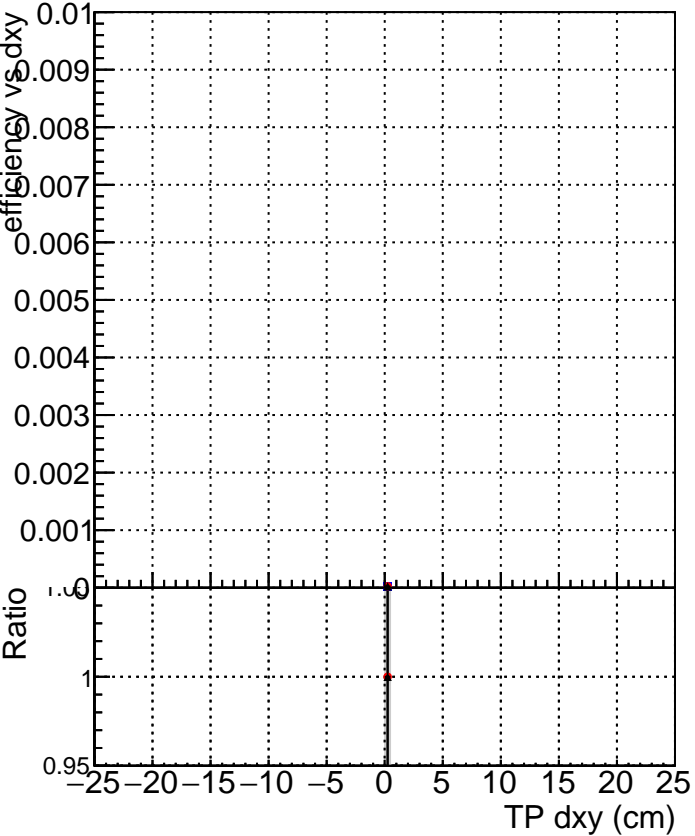

Efficiency vs Dxy

Efficiency vs Dz

Legend for the Efficiency vs Dz plot:

- DQM_TT_original (Blue square)
- DQM_TT_mod_modelsdeep_truthfinal_reg_modelTEST-24 (Red circle)
- DQM_TT_mod_modelsdeep_somethingbetter (Black triangle)