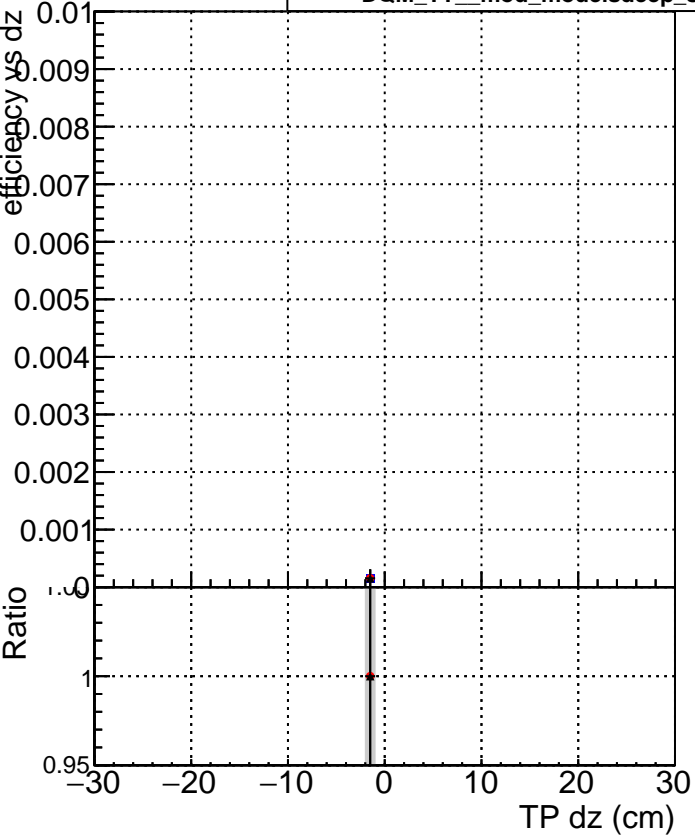

Efficiency vs Dxy

Efficiency vs Dz

Legend for the Efficiency vs Dz plot:

- DQM_TT_original (Blue square)
- DQM_TT_mod_modelsdeep_truthfinal_reg_modelTEST-24 (Red circle)
- DQM_TT_mod_modelsdeep_somethingbetter (Black triangle)