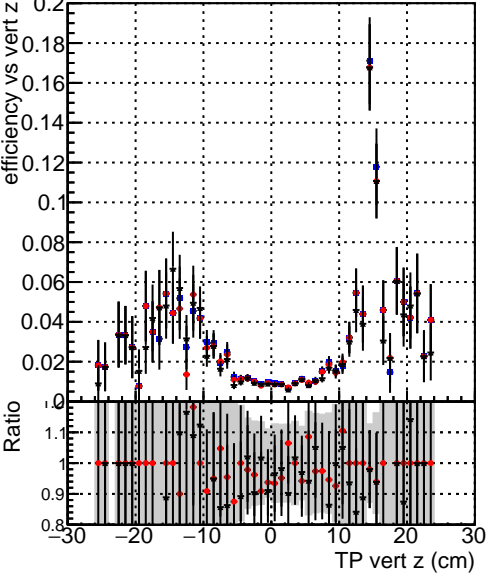

Efficiency vs vertpos

Efficiency vs TP vert z (cm)

- DQM_TT_original
- DQM_TT_mod_modelsdeep_truthfinal_reg_modelTEST-24
- DQM_TT_mod_modelsdeep_somethingbetter

Efficiency vs. sim PV z