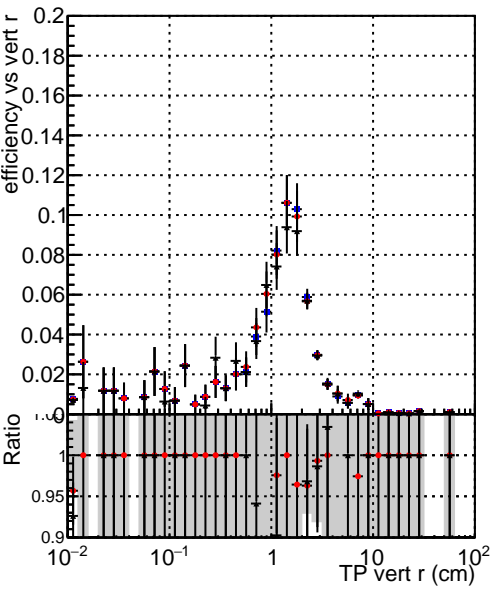

Efficiency vs vertpos

Efficiency vs TP vert z (cm)

- DQM_TT_original
- DQM_TT_mod_modelsdeep_truthfinal_reg_modelTEST-24
- DQM_TT_mod_modelsdeep_somethingbetter

Efficiency vs. sim PV z