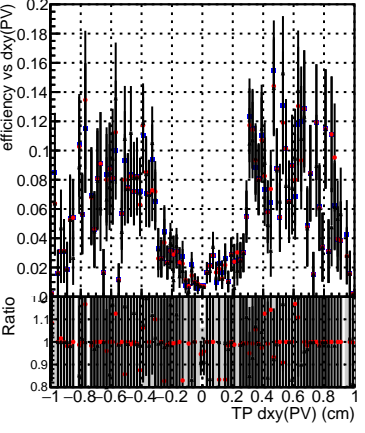

Efficiency vs Dxy(PV)

Efficiency vs Dxy(PV) - Legend: DQM\_TT\_original (blue square), DQM\_TT\_mod\_modelsdeep\_truthfinal\_reg\_modelTEST-24 (red circle), DQM\_TT\_mod\_modelsdeep\_somethingbetter (black triangle)

Efficiency vs Dz(PV)

Efficiency vs Dz(PV)