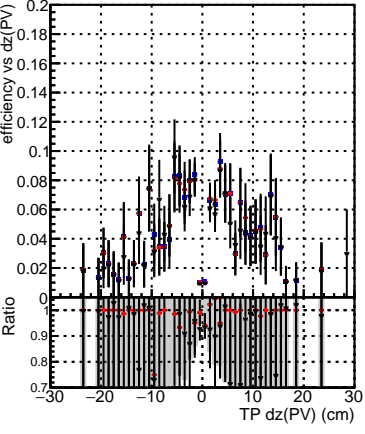

Efficiency vs Dxy(PV)

Efficiency vs Dxy(PV) - Legend: DQM\_TT\_original (blue square), DQM\_TT\_mod\_modelsdeep\_truthfinal\_reg\_modelTEST-24 (red circle), DQM\_TT\_mod\_modelsdeep\_somethingbetter (black triangle)

Efficiency vs Dz(PV)

Efficiency vs Dz(PV)