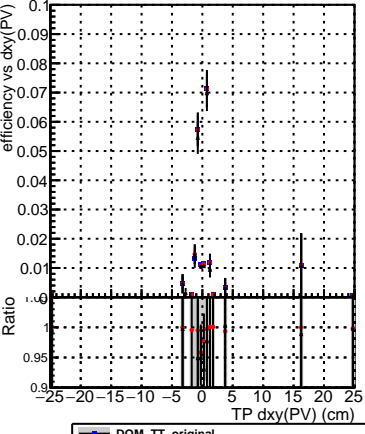

Efficiency vs Dxy(PV)

Efficiency vs Dxy(PV) - Legend: DQM\_TT\_original (blue square), DQM\_TT\_mod\_modelsdeep\_truthfinal\_reg\_modelTEST-24 (red circle), DQM\_TT\_mod\_modelsdeep\_somethingbetter (black triangle)

Efficiency vs Dz(PV)

Efficiency vs Dz(PV)