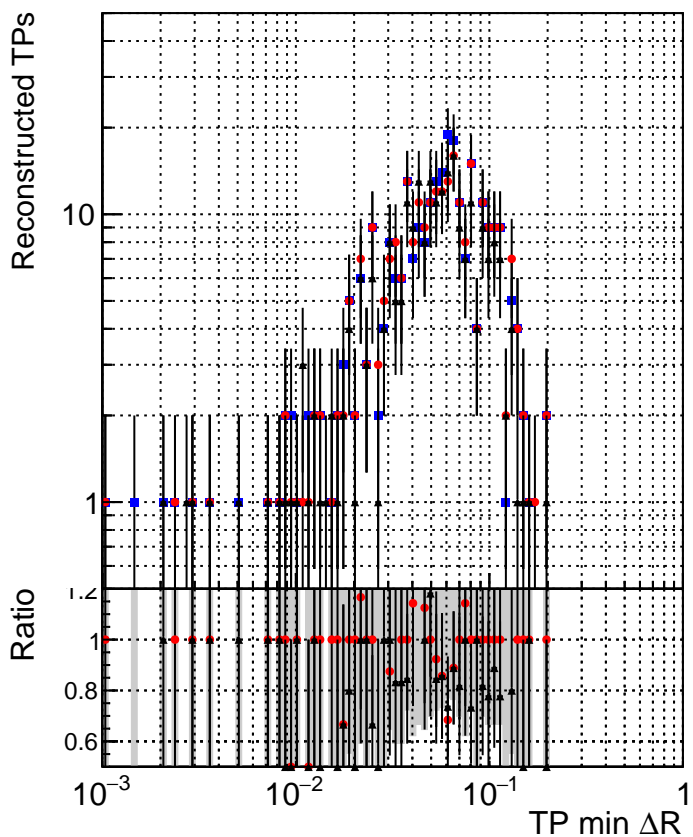

N of simulated tracks vs dR

N of associated tracks (simToReco) vs dR

N of simulated trac

- DQM_TT_original
- DQM_TT_mod_modelsdeep_truthfinal_reg_modelTEST-24
- ▲ DQM_TT_mod_modelsdeep_somethingbetter