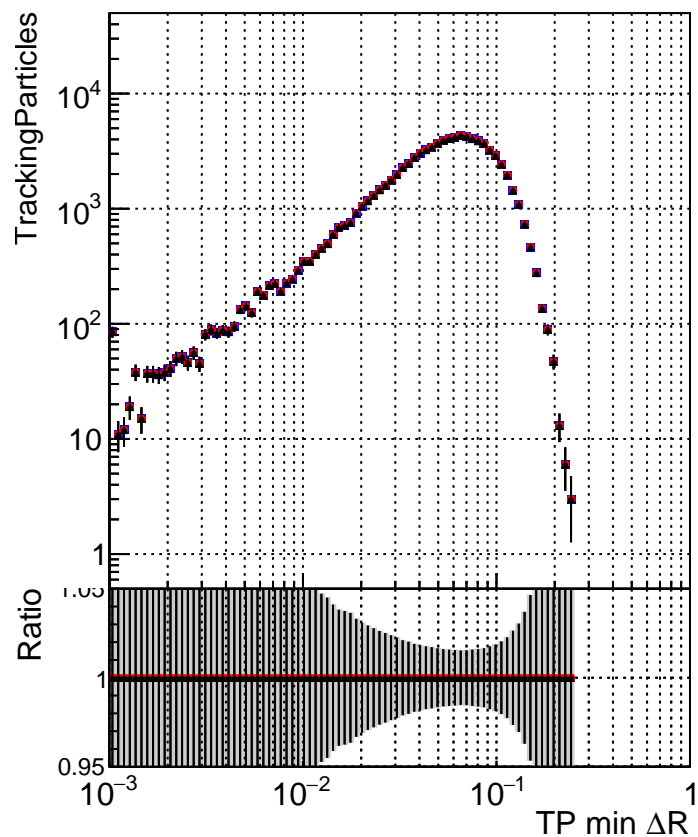

N of simulated tracks vs dR

N of associated tracks (simToReco) vs dR

N of simulated trac

- DQM_TT_original
- DQM_TT_mod_modelsdeep_truthfinal_reg_modelTEST-24
- ▲ DQM_TT_mod_modelsdeep_somethingbetter