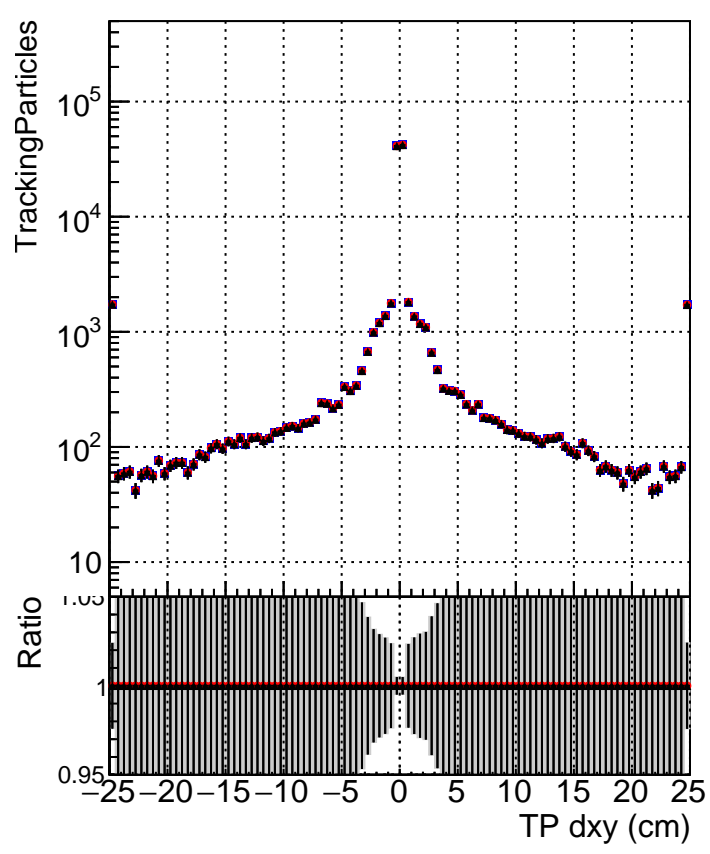

N of simulated tracks vs dxy

N of associated tracks (simToReco) vs dxy

N of simulated track

- DQM_TT_original
- DQM_TT_mod_modeldeep_truthfinal_reg_modelTEST-24
- ▲ DQM_TT_mod_modeldeep_somethingbetter