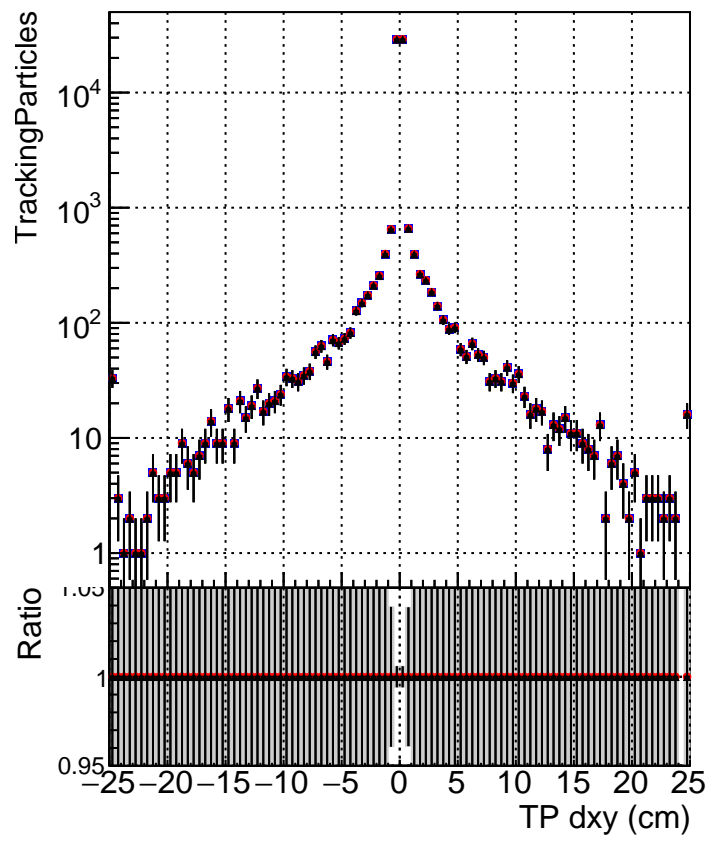

N of simulated tracks vs dxy

N of associated tracks (simToReco) vs dxy

N of simulated track

- DQM_TT_original
- DQM_TT_mod_modeldeep_truthfinal_reg_modelTEST-24
- ▲ DQM_TT_mod_modeldeep_somethingbetter