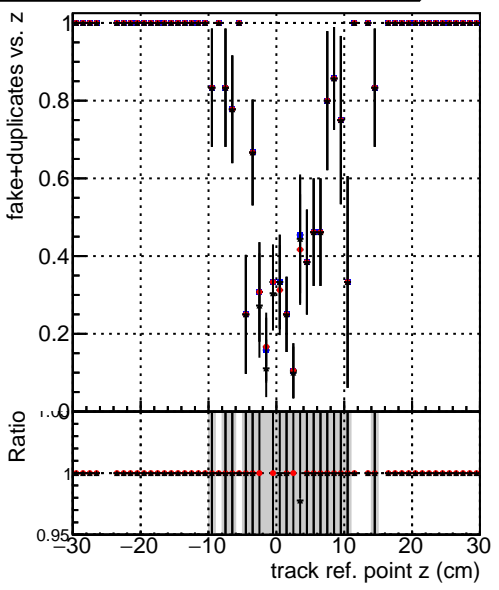

Efficiency vs vertpos**fake+duplicates vs vert r**

Legend for Efficiency vs. sim PV z:

- Blue square: DQM_TT_original
- Red circle: DQM_TT_mod_modelsdeep_truthfinal_reg_modelTEST-24
- Black triangle: DQM_TT_mod_modelsdeep_somethingbetter

Efficiency vs. sim PV z**Efficiency vs. sim PV z****fake+duplicates vs Sim. PV z**