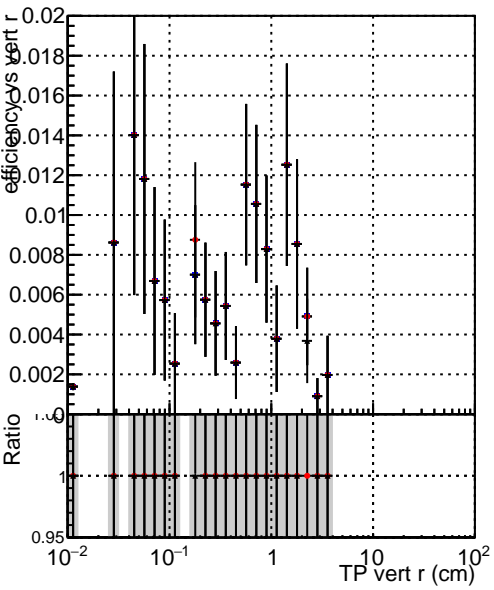

Efficiency vs vertpos**fake+duplicates vs vert r**

Legend for Efficiency vs. sim PV z:

- Blue square: DQM_TT_original
- Red circle: DQM_TT_mod_modelsdeep_truthfinal_reg_modelTEST-24
- Black triangle: DQM_TT_mod_modelsdeep_somethingbetter

Efficiency vs. sim PV z**Efficiency vs. sim PV z****fake+duplicates vs Sim. PV z**