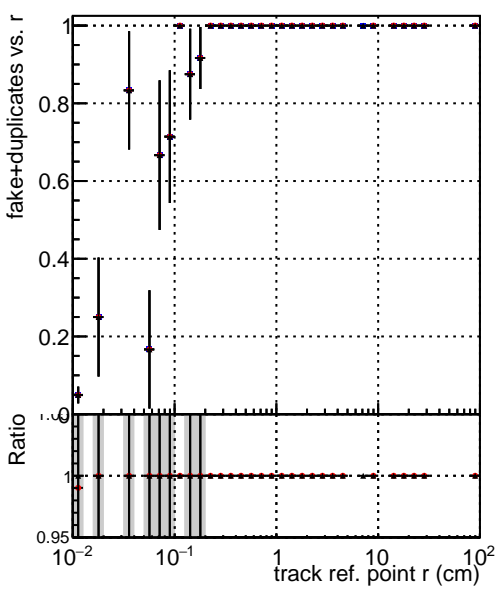

Efficiency vs vertpos**fake+duplicates vs vert r**

Legend for Efficiency vs. sim PV z:

- Blue square: DQM_TT_original
- Red circle: DQM_TT_mod_modelsdeep_truthfinal_reg_modelTEST-24
- Black triangle: DQM_TT_mod_modelsdeep_somethingbetter

Efficiency vs. sim PV z**Efficiency vs. sim PV z****fake+duplicates vs Sim. PV z**