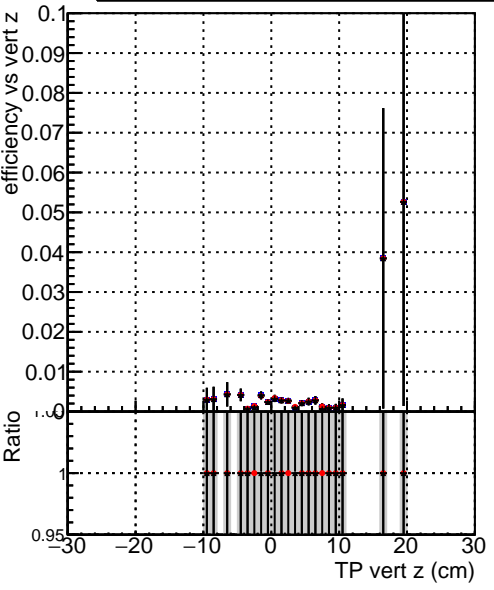

Efficiency vs vertpos**fake+duplicates vs vert r**

Legend for Efficiency vs. sim PV z:

- Blue square: DQM_TT_original
- Red circle: DQM_TT_mod_modelsdeep_truthfinal_reg_modelTEST-24
- Black triangle: DQM_TT_mod_modelsdeep_somethingbetter

Efficiency vs. sim PV z**Efficiency vs. sim PV z****fake+duplicates vs Sim. PV z**