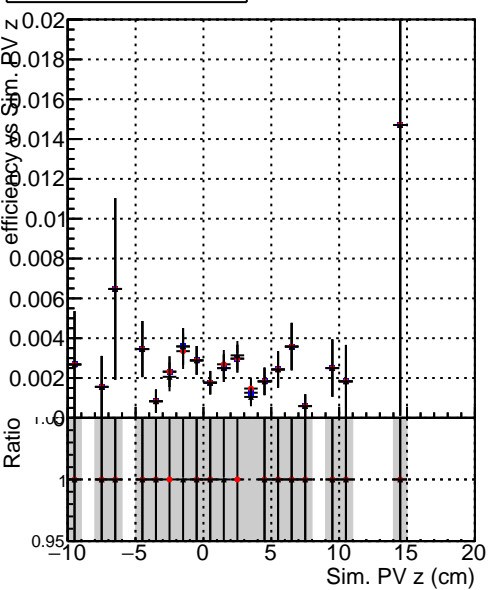

Efficiency vs vertpos**fake+duplicates vs vert r**

Legend for Efficiency vs. sim PV z:

- Blue square: DQM_TT_original
- Red circle: DQM_TT_mod_modelsdeep_truthfinal_reg_modelTEST-24
- Black triangle: DQM_TT_mod_modelsdeep_somethingbetter

Efficiency vs. sim PV z**Efficiency vs. sim PV z****fake+duplicates vs Sim. PV z**