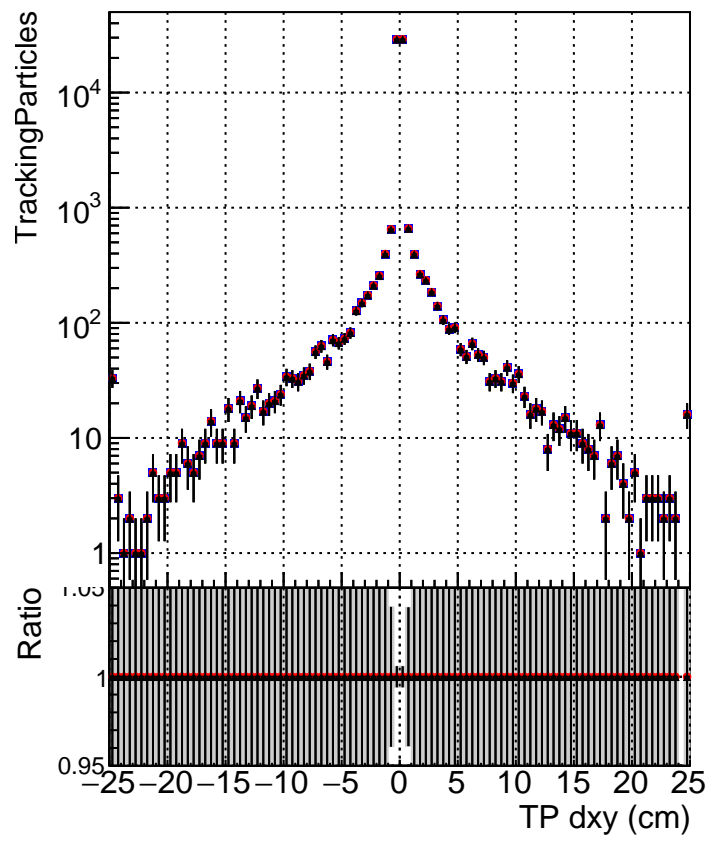

N of simulated tracks vs dxy

N of associated tracks (simToReco) vs dxy

N of simulated track

- DQM_TT_original
- DQM_TT_mod_modelsdeep_truthfinal_reg_modelTEST-24
- ▲ DQM_TT_mod_modelsdeep_somethingbetter