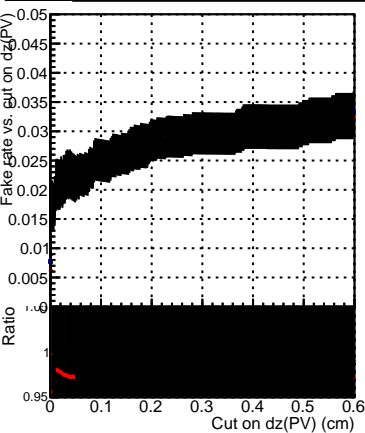

Efficiency vs. dz (PV)

Efficiency (tracking eff factorized out) vs. dz (PV)

Fake rate

— DQM_TT_original
— DQM_TT_mod_modelsdeep_truthfinal_reg_modelTEST-24
— DQM_TT_mod_modelsdeep_somethingbetter