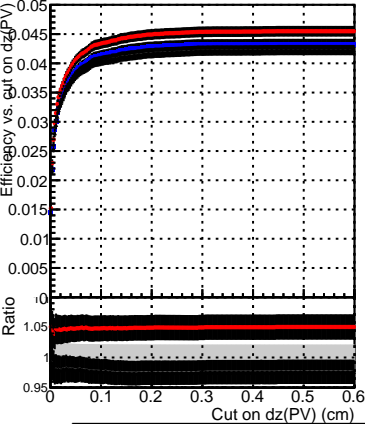

Efficiency vs. dz (PV)

Efficiency (tracking eff factorized out) vs. dz (PV)

Fake rate

— DQM_TT_original
— DQM_TT_mod_modelsdeep_truthfinal_reg_modelTEST-24
— DQM_TT_mod_modelsdeep_somethingbetter