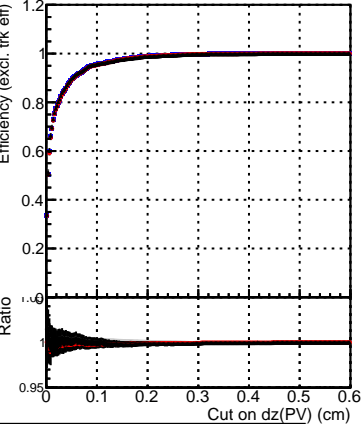

Efficiency vs. dz (PV)

Efficiency (tracking eff factorized out) vs. dz (PV)

Fake rate

— DQM_TT_original
— DQM_TT_mod_modelsdeep_truthfinal_reg_modelTEST-24
— DQM_TT_mod_modelsdeep_somethingbetter