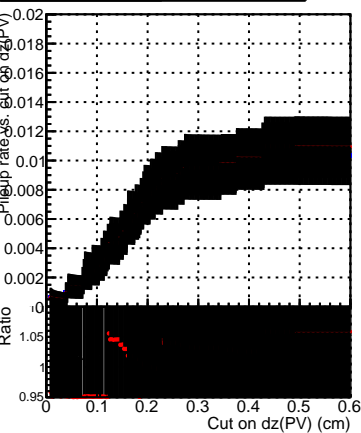

Efficiency vs. dz (PV)

Efficiency (tracking eff factorized out) vs. dz (PV)

Fake rate

— DQM_TT_original
— DQM_TT_mod_modelsdeep_truthfinal_reg_modelTEST-24
— DQM_TT_mod_modelsdeep_somethingbetter