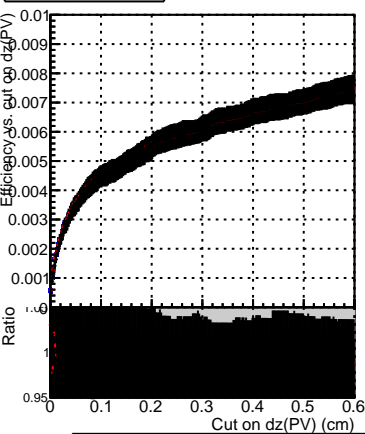

Efficiency vs. dz (PV)

Efficiency (tracking eff factorized out) vs. dz (PV)

Fake rate

Pileup rate vs. dz (PV)

Legend for all plots:
- DQM_TT_original (blue line)
- DQM_TT_mod_modelsdeep_truthfinal_reg_modelTEST-24 (red line)
- DQM_TT_mod_modelsdeep_somethingbetter (black line)