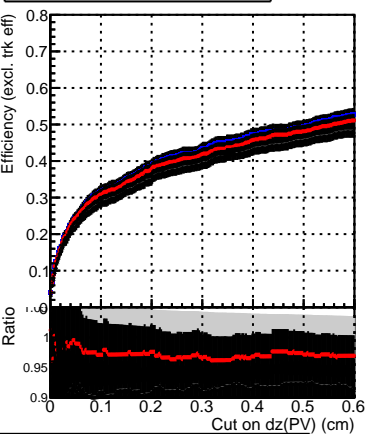

Efficiency vs. dz (PV)

Efficiency (tracking eff factorized out) vs. dz (PV)

Fake rate

Pileup rate vs. dz (PV)

Legend for all plots:
- DQM_TT_original (blue line)
- DQM_TT_mod_modelsdeep_truthfinal_reg_modelTEST-24 (red line)
- DQM_TT_mod_modelsdeep_somethingbetter (black line)