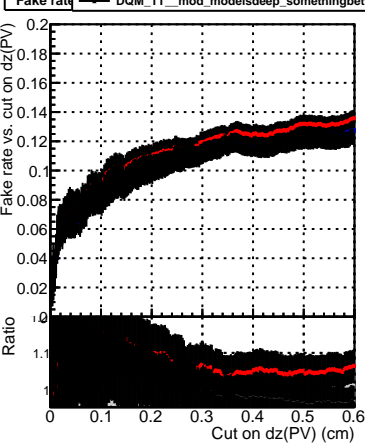

Efficiency vs. dz (PV)

Efficiency (tracking eff factorized out) vs. dz (PV)

Fake rate

Pileup rate vs. dz (PV)

Legend for all plots:
- DQM_TT_original (blue line)
- DQM_TT_mod_modelsdeep_truthfinal_reg_modelTEST-24 (red line)
- DQM_TT_mod_modelsdeep_somethingbetter (black line)