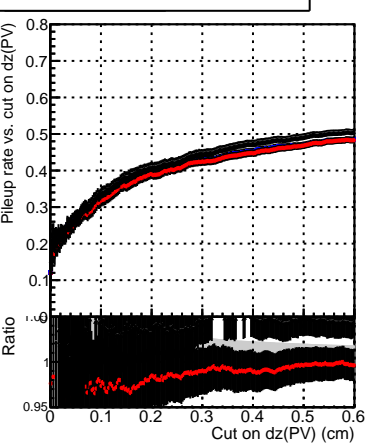

Efficiency vs. dz (PV)

Efficiency (tracking eff factorized out) vs. dz (PV)

Fake rate

Pileup rate vs. dz (PV)

Legend for all plots:
- DQM_TT_original (blue line)
- DQM_TT_mod_modelsdeep_truthfinal_reg_modelTEST-24 (red line)
- DQM_TT_mod_modelsdeep_somethingbetter (black line)