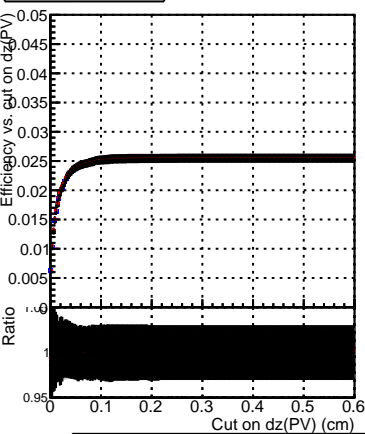

Efficiency vs. dz (PV)

Efficiency (tracking eff factorized out) vs. dz (PV)

Fake rate

—●— DQM_TT_original
 —●— DQM_TT_mod_modelsdeep_truthfinal_reg_modelTEST-24
 —●— DQM_TT_mod_modelsdeep_somethingbetter