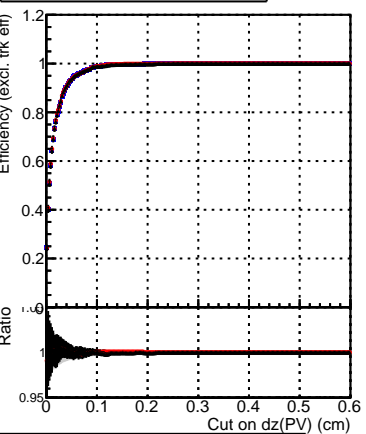

Efficiency vs. dz (PV)

Efficiency (tracking eff factorized out) vs. dz (PV)

Fake rate

—●— DQM_TT_original
 —●— DQM_TT_mod_modelsdeep_truthfinal_reg_modelTEST-24
 —●— DQM_TT_mod_modelsdeep_somethingbetter