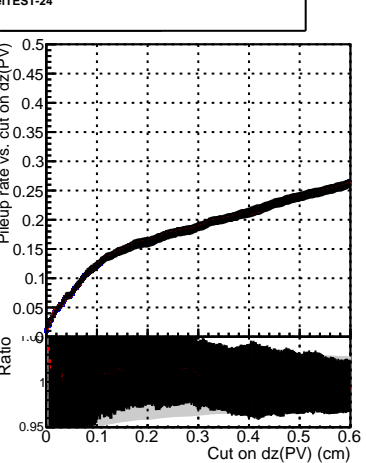

Efficiency vs. dz (PV)

Efficiency (tracking eff factorized out) vs. dz (PV)

Fake rate

—●— DQM_TT_original
 —●— DQM_TT_mod_modelsdeep_truthfinal_reg_modelTEST-24
 —●— DQM_TT_mod_modelsdeep_somethingbetter