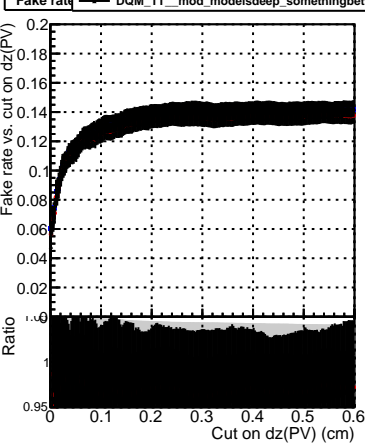

Efficiency vs. dz (PV)

Efficiency (tracking eff factorized out) vs. dz (PV)

Fake rate

—●— DQM_TT_original
 —●— DQM_TT_mod_modelsdeep_truthfinal_reg_modelTEST-24
 —●— DQM_TT_mod_modelsdeep_somethingbetter