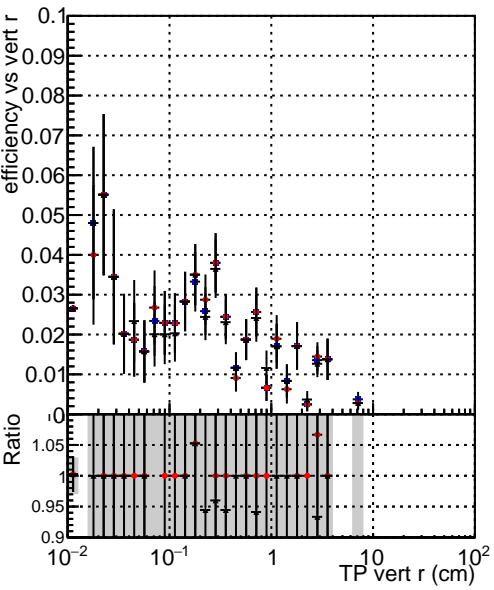

Efficiency vs vertpos**fake+duplicates vs vert r**

Legend for Efficiency vs. vert r and fake+duplicates vs. track ref. point r plots:

- Blue square: DQM_TT_original
- Red circle: DQM_TT_mod_modelsdeep_truthfinal_reg_modelTEST-24
- Black triangle: DQM_TT_mod_modelsdeep_somethingbetter

Efficiency vs. vert z**Efficiency vs. sim PV z****fake+duplicates vs Sim. PV z**