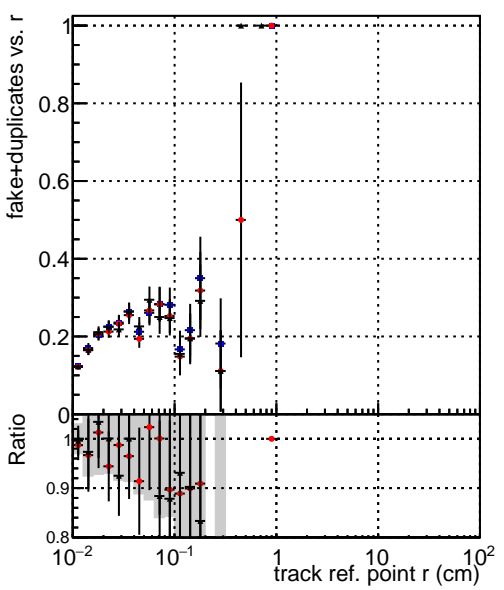

Efficiency vs vertpos**fake+duplicates vs vert r**

Legend for Efficiency vs. vert r and fake+duplicates vs. track ref. point r plots:

- Blue square: DQM_TT_original
- Red circle: DQM_TT_mod_modelsdeep_truthfinal_reg_modelTEST-24
- Black triangle: DQM_TT_mod_modelsdeep_somethingbetter

Efficiency vs. vert z**Efficiency vs. sim PV z****fake+duplicates vs Sim. PV z**