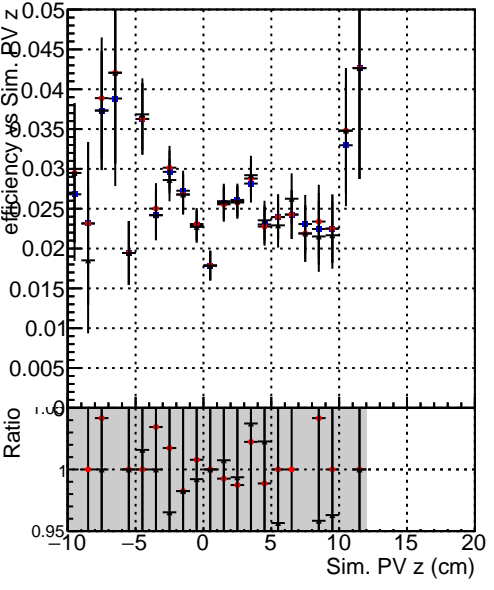

Efficiency vs vertpos**fake+duplicates vs vert r**

Legend for Efficiency vs. vert r and fake+duplicates vs. track ref. point r plots:

- Blue square: DQM_TT_original
- Red circle: DQM_TT_mod_modelsdeep_truthfinal_reg_modelTEST-24
- Black triangle: DQM_TT_mod_modelsdeep_somethingbetter

Efficiency vs. vert z**Efficiency vs. sim PV z****fake+duplicates vs Sim. PV z**