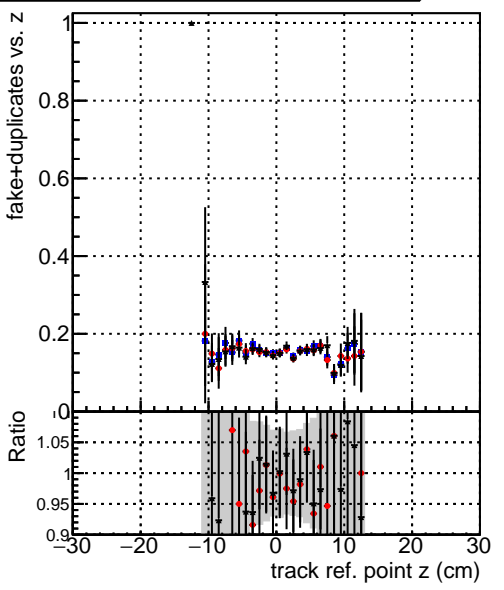

Efficiency vs vertpos**fake+duplicates vs vert r**

Legend for Efficiency vs. vert r and fake+duplicates vs. track ref. point r plots:

- Blue square: DQM_TT_original
- Red circle: DQM_TT_mod_modelsdeep_truthfinal_reg_modelTEST-24
- Black triangle: DQM_TT_mod_modelsdeep_somethingbetter

Efficiency vs. vert z**Efficiency vs. sim PV z****fake+duplicates vs Sim. PV z**