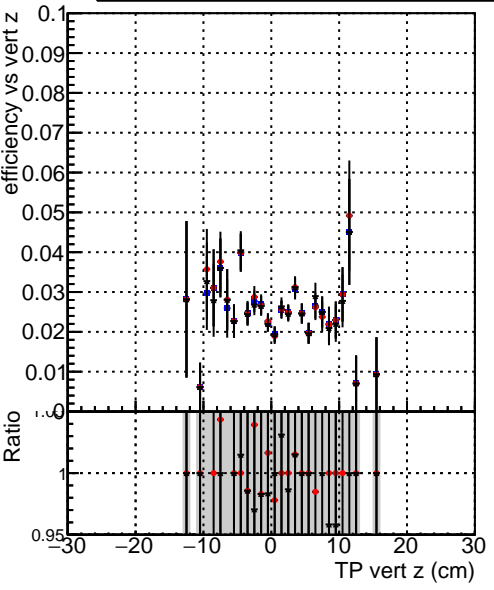

Efficiency vs vertpos**fake+duplicates vs vert r**

Legend for Efficiency vs. vert r and fake+duplicates vs. track ref. point r plots:

- Blue square: DQM_TT_original
- Red circle: DQM_TT_mod_modelsdeep_truthfinal_reg_modelTEST-24
- Black triangle: DQM_TT_mod_modelsdeep_somethingbetter

Efficiency vs. vert z**Efficiency vs. sim PV z****fake+duplicates vs Sim. PV z**