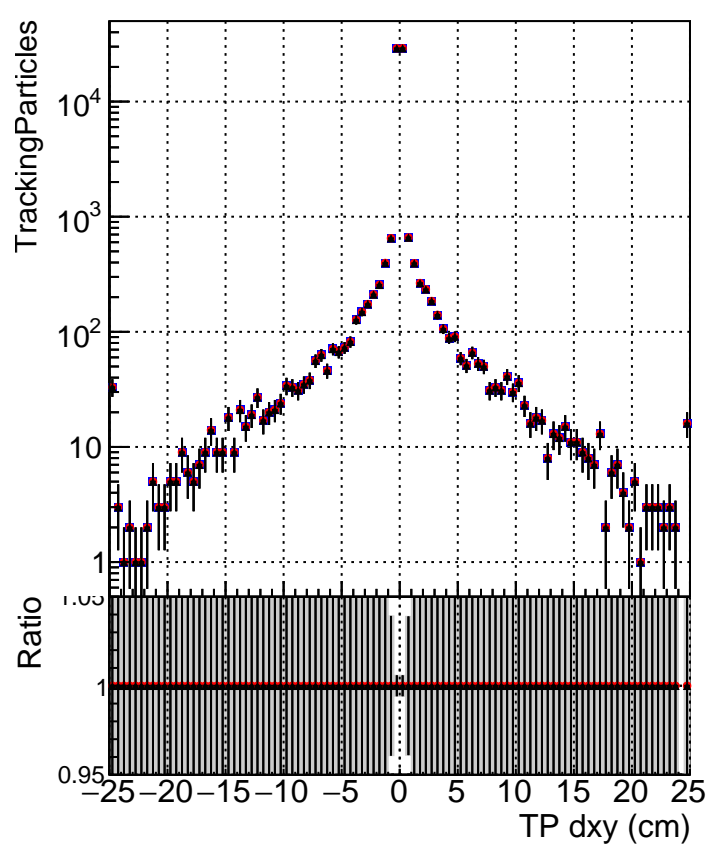

N of simulated tracks vs dxy

N of associated tracks (simToReco) vs dxy

N of simulated track

- DQM_TT_original
- DQM_TT_mod_modelsdeep_truthfinal_reg_modelTEST-24
- ▲ DQM_TT_mod_modelsdeep_somethingbetter