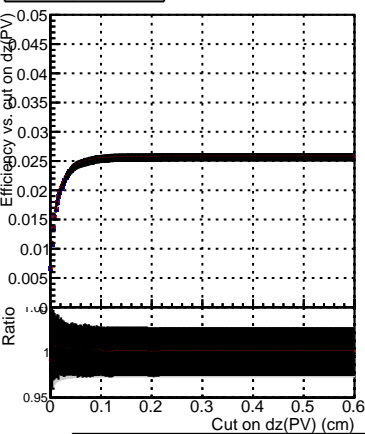

Efficiency vs. dz (PV)

Efficiency (tracking eff factorized out) vs. dz (PV)

—● DQM_TT_original
—● DQM_TT_mod_modelsdeep_truthfinal_reg_modelTEST-24
—● DQM_TT_mod_modelsdeep_somethingbetter

Fake rate