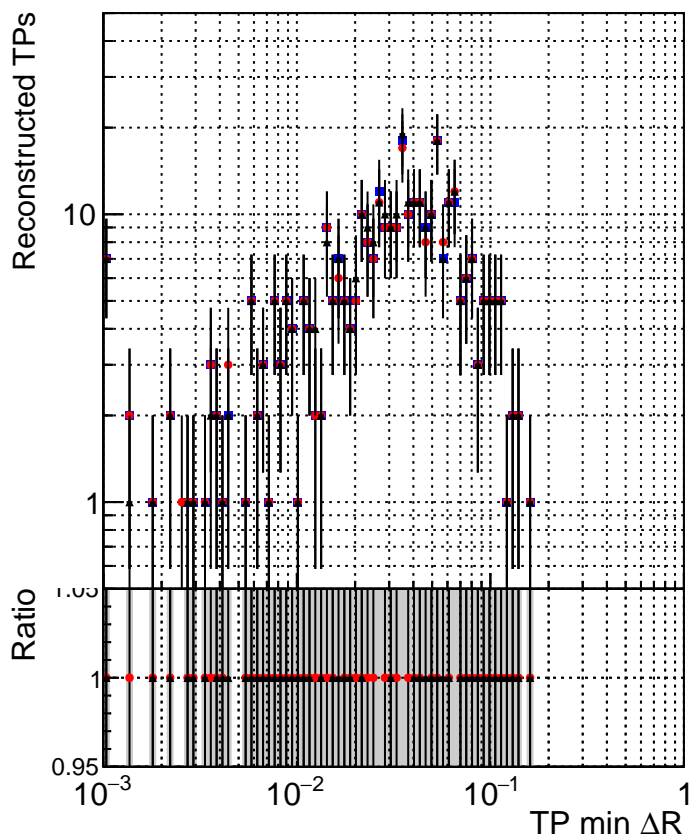

N of simulated tracks vs dR

N of associated tracks (simToReco) vs dR

N of simulated trac

- DQM_TT_original
- DQM_TT_mod_modelsdeep_truthfinal_reg_modelTEST-24
- ▲ DQM_TT_mod_modelsdeep_somethingbetter