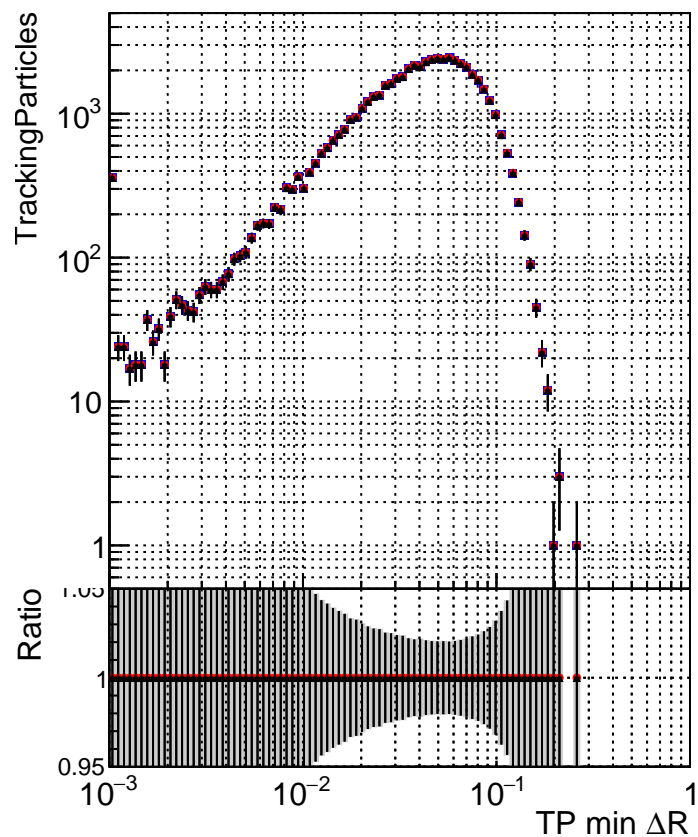

N of simulated tracks vs dR

N of associated tracks (simToReco) vs dR

N of simulated trac

- DQM_TT_original
- DQM_TT_mod_modelsdeep_truthfinal_reg_modelTEST-24
- ▲ DQM_TT_mod_modelsdeep_somethingbetter