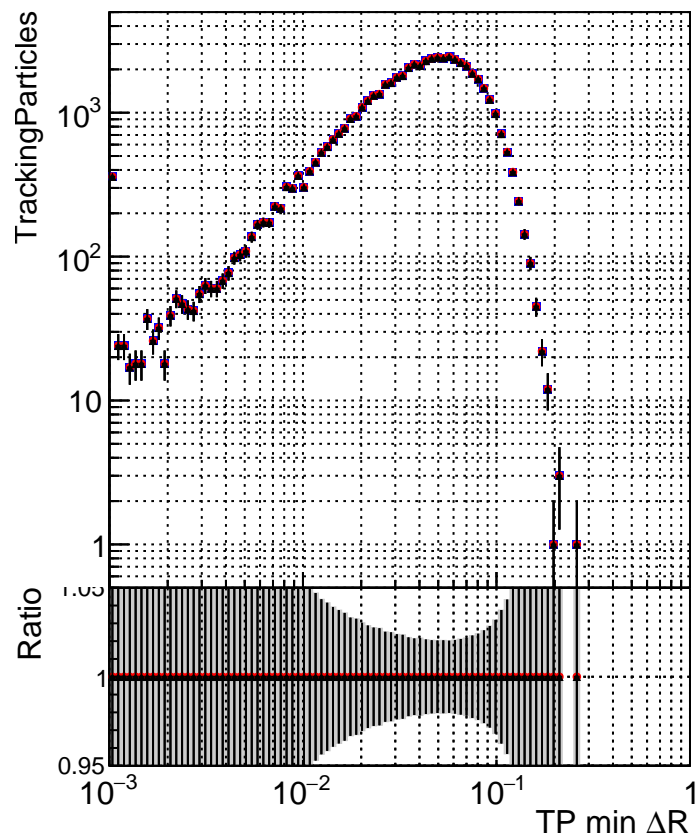

N of simulated tracks vs dR

N of associated tracks (simToReco) vs dR

N of simulated tracks

- DQM_TT_original
- DQM_TT_mod_modeldeep_truthfinal_reg_modelTEST-24
- ▲ DQM_TT_mod_modeldeep_somethingbetter