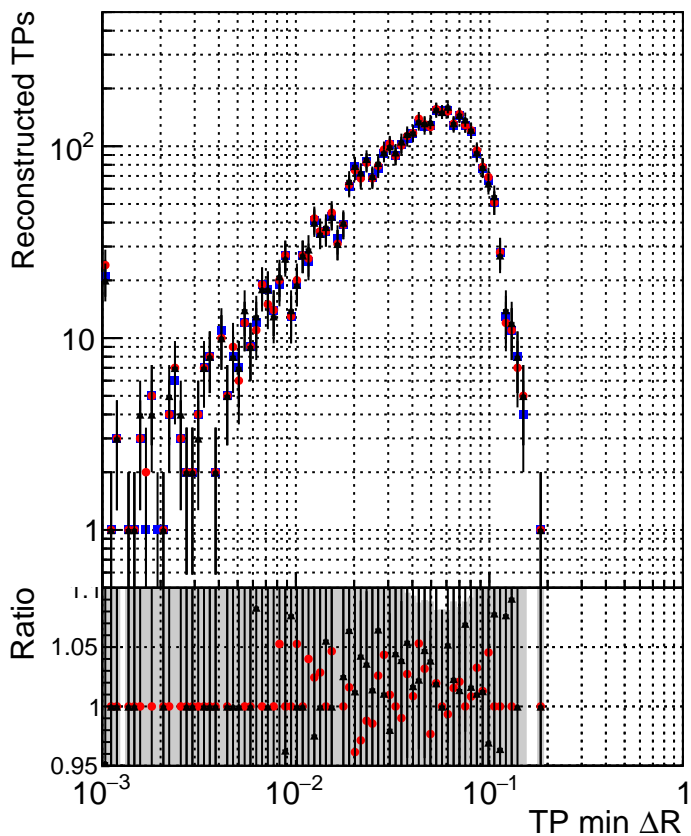

N of simulated tracks vs dR

N of associated tracks (simToReco) vs dR

N of simulated tracks

- DQM_TT_original
- DQM_TT_mod_modeldeep_truthfinal_reg_modelTEST-24
- ▲ DQM_TT_mod_modeldeep_somethingbetter