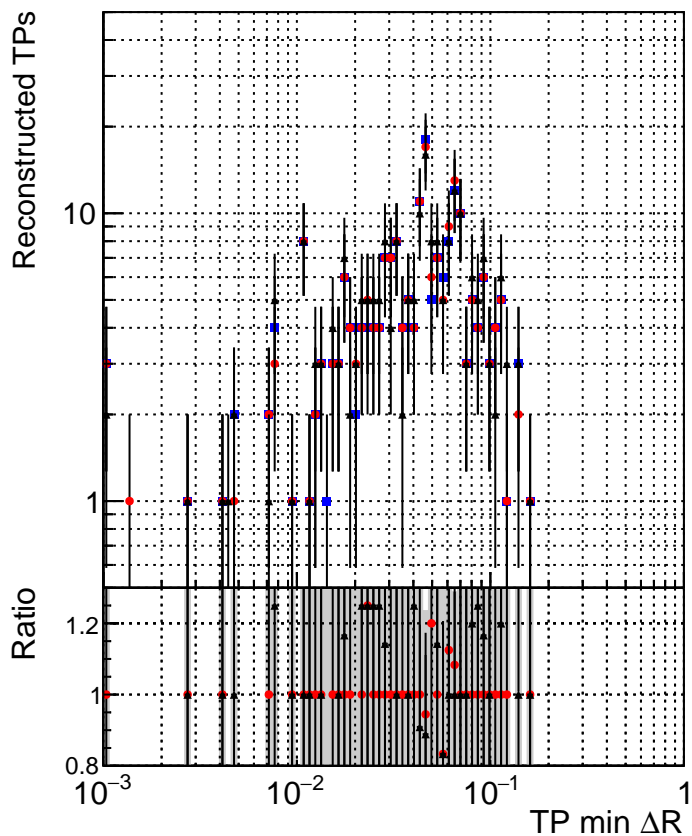

N of simulated tracks vs dR

N of associated tracks (simToReco) vs dR

N of simulated tracks

- DQM_TT_original
- DQM_TT_mod_modelsdeep_truthfinal_reg_modelTEST-24
- ▲ DQM_TT_mod_modelsdeep_somethingbetter