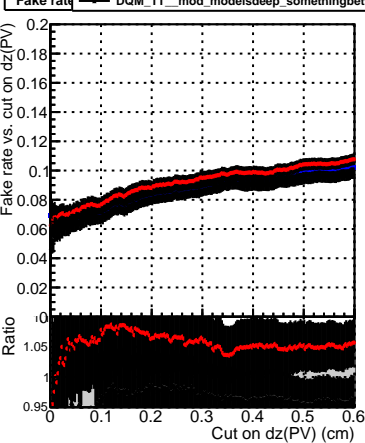

Efficiency vs. dz (PV)

Efficiency (tracking eff factorized out) vs. dz (PV)

Fake rate

— DQM_TT_original
 — DQM_TT_mod_modelsdeep_truthfinal_reg_modelTEST-24
 — DQM_TT_mod_modelsdeep_somethingbetter