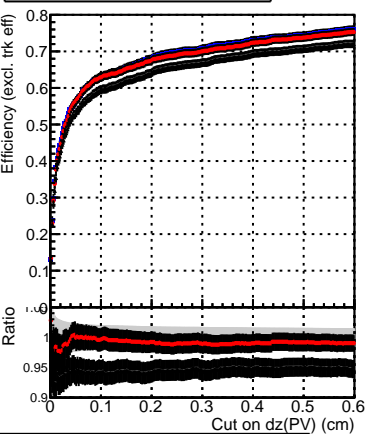

Efficiency vs. dz (PV)

Efficiency (tracking eff factorized out) vs. dz (PV)

Fake rate

— DQM_TT_original
 — DQM_TT_mod_modelsdeep_truthfinal_reg_modelTEST-24
 — DQM_TT_mod_modelsdeep_somethingbetter