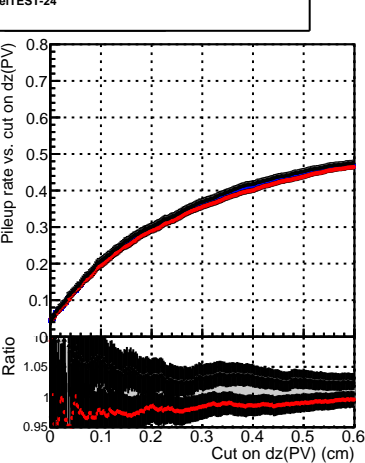

Efficiency vs. dz (PV)

Efficiency (tracking eff factorized out) vs. dz (PV)

Fake rate

— DQM_TT_original
 — DQM_TT_mod_modelsdeep_truthfinal_reg_modelTEST-24
 — DQM_TT_mod_modelsdeep_somethingbetter