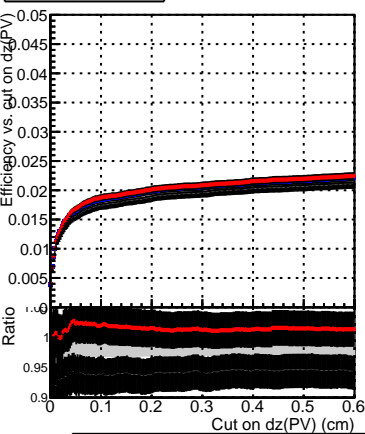

Efficiency vs. dz (PV)

Efficiency (tracking eff factorized out) vs. dz (PV)

Fake rate

— DQM_TT_original
 — DQM_TT_mod_modelsdeep_truthfinal_reg_modelTEST-24
 — DQM_TT_mod_modelsdeep_somethingbetter