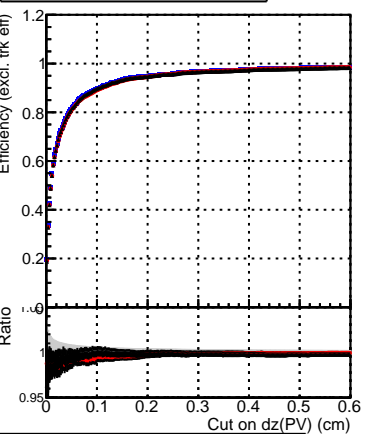

Efficiency vs. dz (PV)

Efficiency (tracking eff factorized out) vs. dz (PV)

Fake rate

Legend for all plots:
- DQM_TT_original (blue line)
- DQM_TT_mod_modelsdeep_truthfinal_reg_modelTEST-24 (red line)
- DQM_TT_mod_modelsdeep_somethingbetter (black line)