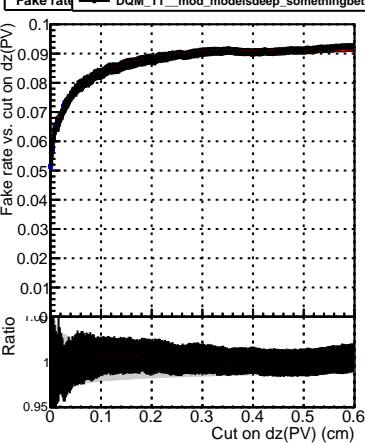

Efficiency vs. dz (PV)

Efficiency (tracking eff factorized out) vs. dz (PV)

Fake rate

Legend for all plots:
- DQM_TT_original (blue line)
- DQM_TT_mod_modelsdeep_truthfinal_reg_modelTEST-24 (red line)
- DQM_TT_mod_modelsdeep_somethingbetter (black line)