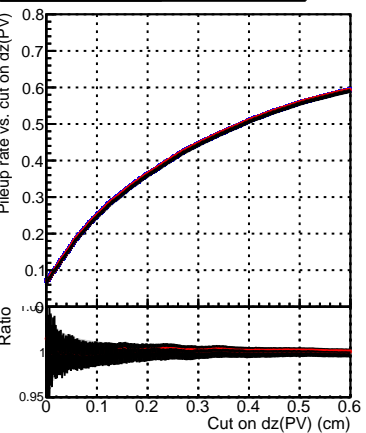

Efficiency vs. dz (PV)

Efficiency (tracking eff factorized out) vs. dz (PV)

Fake rate

Legend for all plots:
- DQM_TT_original (blue line)
- DQM_TT_mod_modelsdeep_truthfinal_reg_modelTEST-24 (red line)
- DQM_TT_mod_modelsdeep_somethingbetter (black line)