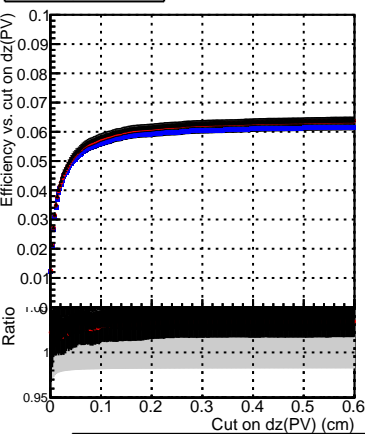

Efficiency vs. dz (PV)

Efficiency (tracking eff factorized out) vs. dz (PV)

Fake rate

Legend for all plots:
- DQM_TT_original (blue line)
- DQM_TT_mod_modelsdeep_truthfinal_reg_modelTEST-24 (red line)
- DQM_TT_mod_modelsdeep_somethingbetter (black line)