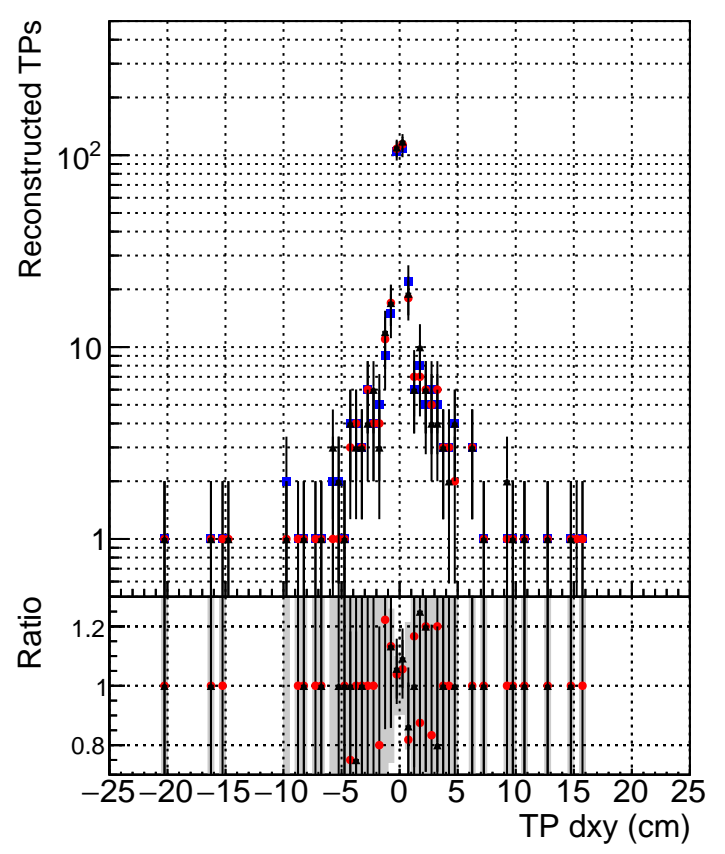

N of simulated tracks vs dxy

N of associated tracks (simToReco) vs dxy

N of simulated track

- DQM_TT_original
- DQM_TT_mod_modeldeep_truthfinal_reg_modelTEST-24
- ▲ DQM_TT_mod_modeldeep_somethingbetter