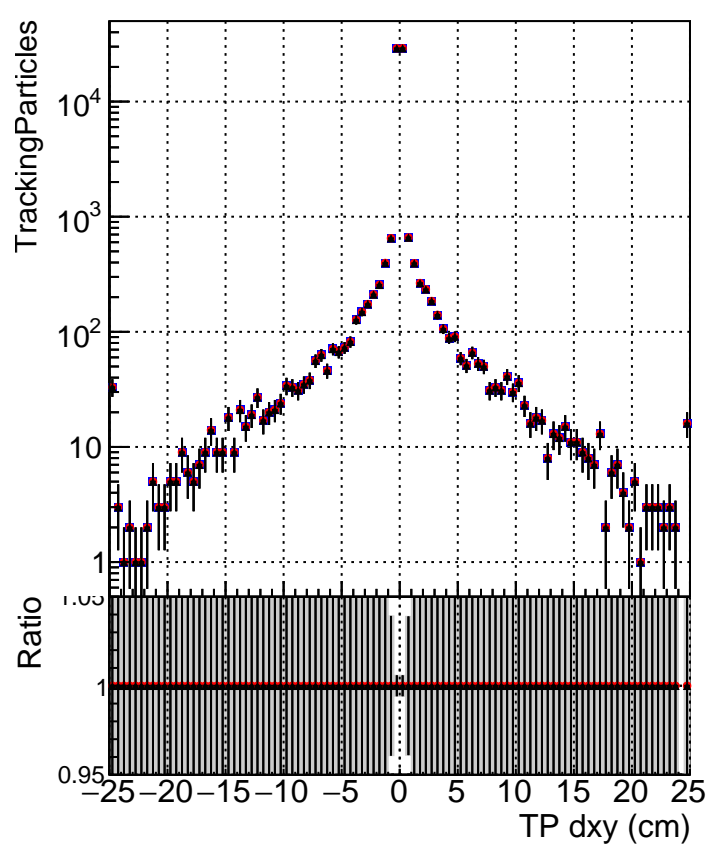

N of simulated tracks vs dxy

N of associated tracks (simToReco) vs dxy

N of simulated track

- DQM_TT_original
- DQM_TT_mod_modeldeep_truthfinal_reg_modelTEST-24
- ▲ DQM_TT_mod_modeldeep_somethingbetter