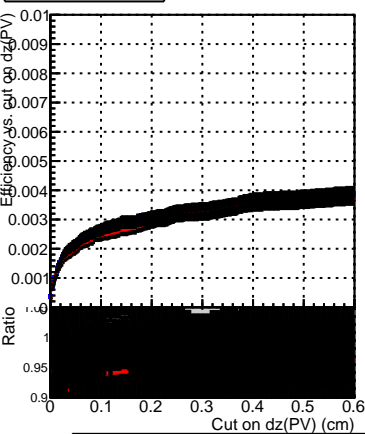

Efficiency vs. dz (PV)

Efficiency (tracking eff factorized out) vs. dz (PV)

— DQM_TT_original
 — DQM_TT_mod_modelsdeep_truthfinal_reg_modelTEST-24
 Fake rate — DQM_TT_mod_modelsdeep_somethingbetter