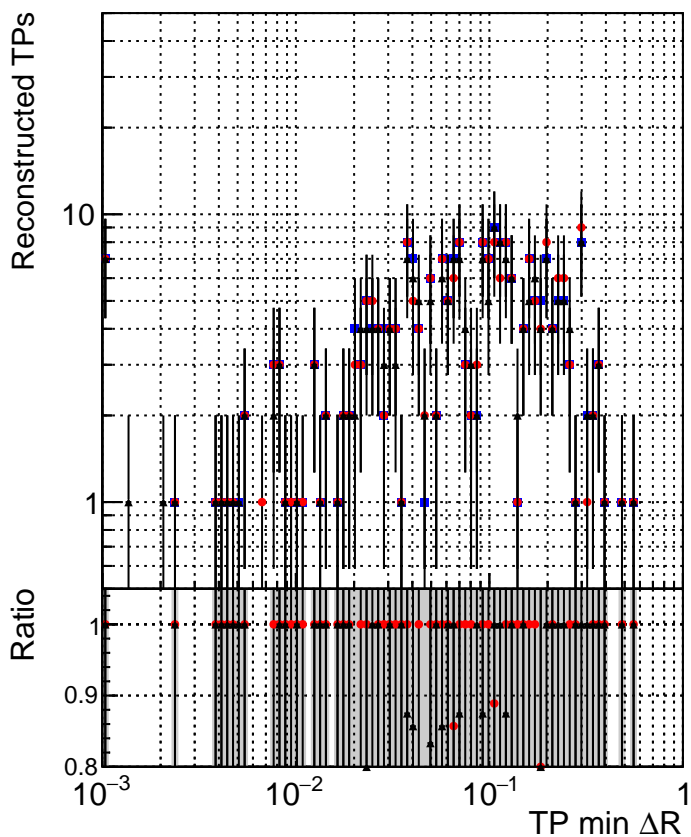

N of simulated tracks vs dR

N of associated tracks (simToReco) vs dR

N of simulated trac

- DQM_TT_original
- DQM_TT_mod_modelsdeep_truthfinal_reg_modelTEST-24
- ▲ DQM_TT_mod_modelsdeep_somethingbetter