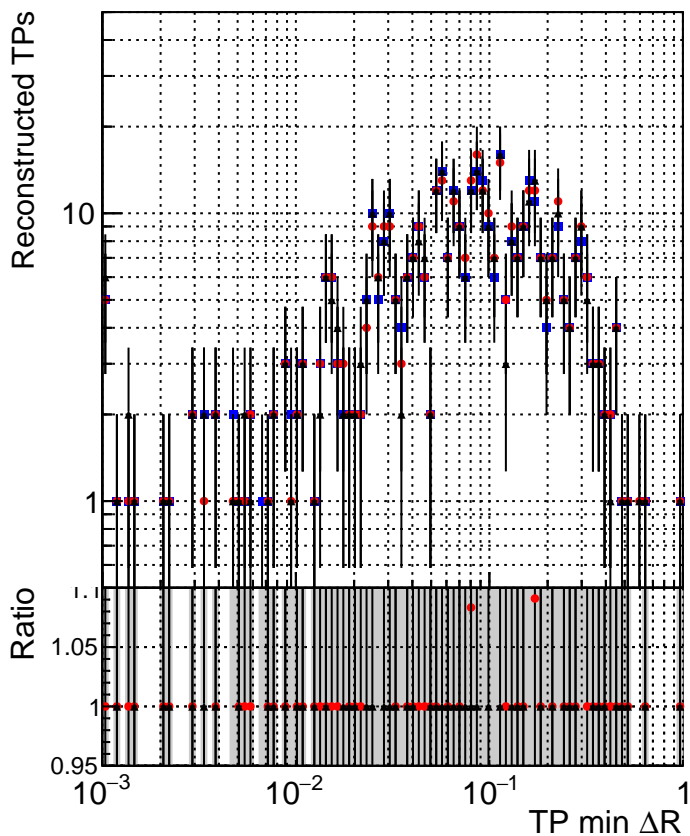

N of simulated tracks vs dR

N of associated tracks (simToReco) vs dR

N of simulated trac

- DQM_TT_original
- DQM_TT_mod_modelsdeep_truthfinal_reg_modelTEST-24
- ▲ DQM_TT_mod_modelsdeep_somethingbetter