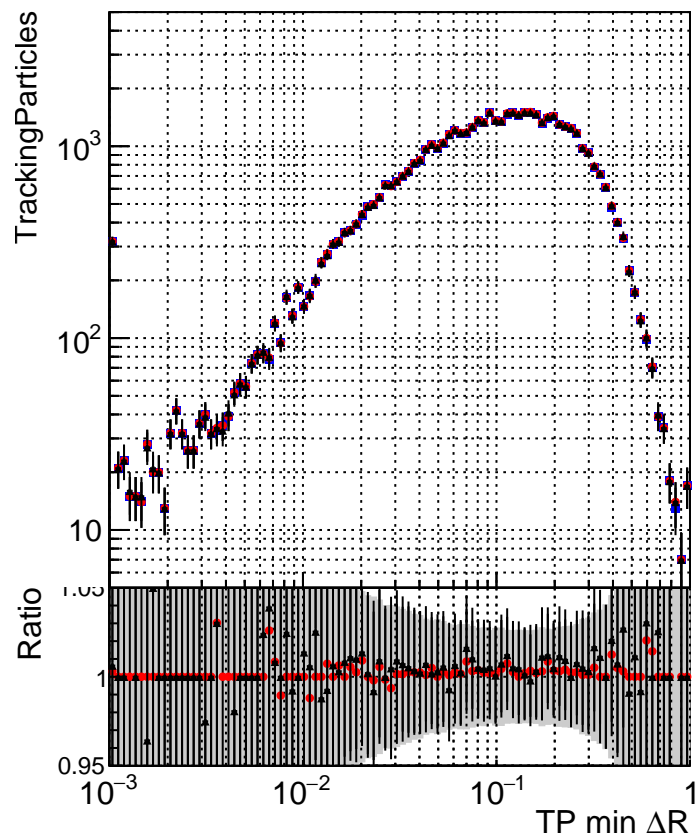

N of simulated tracks vs dR

N of associated tracks (simToReco) vs dR

N of simulated trac

- DQM_TT_original
- DQM_TT_mod_modelsdeep_truthfinal_reg_modelTEST-24
- ▲ DQM_TT_mod_modelsdeep_somethingbetter