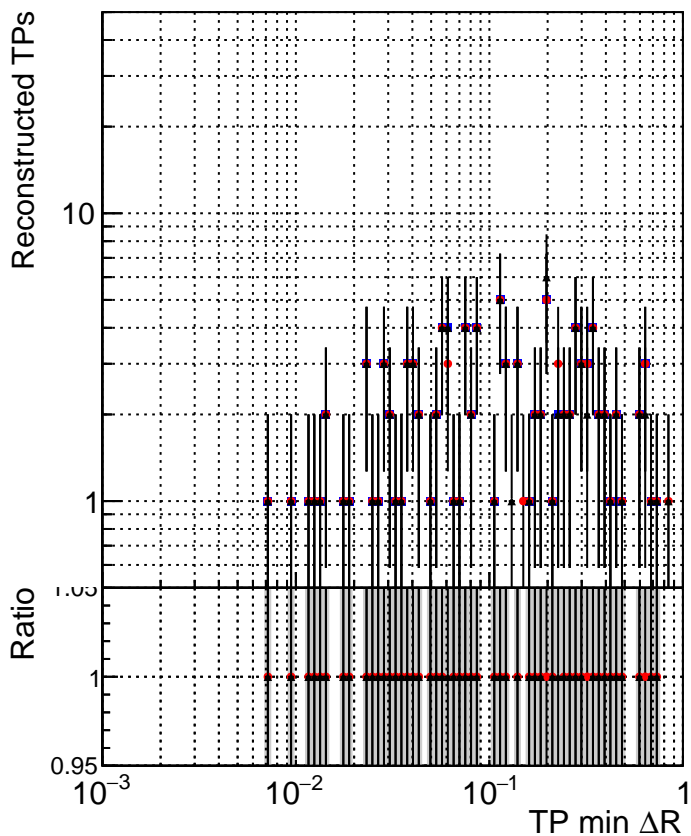

N of simulated tracks vs dR

N of associated tracks (simToReco) vs dR

N of simulated trac

- DQM_TT_original
- DQM_TT_mod_modelsdeep_truthfinal_reg_modelTEST-24
- ▲ DQM_TT_mod_modelsdeep_somethingbetter