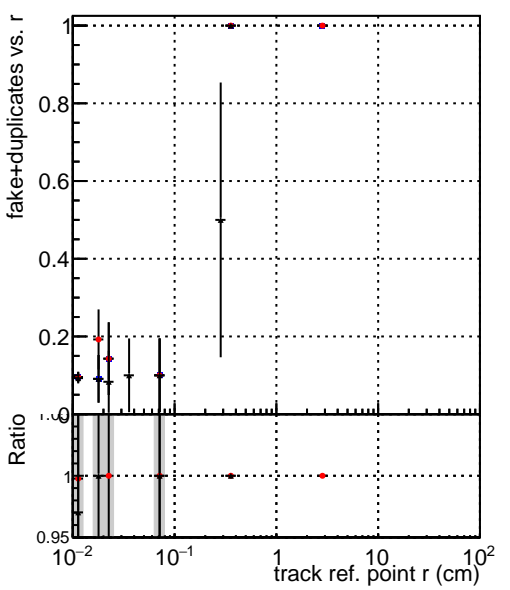

Efficiency vs vertpos**fake+duplicates vs vert r**

Legend for Efficiency vs. sim PV z:

- Blue square: DQM_TT_original
- Red circle: DQM_TT_mod_modelsdeep_truthfinal_reg_modelTEST-24
- Black triangle: DQM_TT_mod_modelsdeep_somethingbetter

Efficiency vs. sim PV z**Efficiency vs. sim PV z****fake+duplicates vs Sim. PV z**