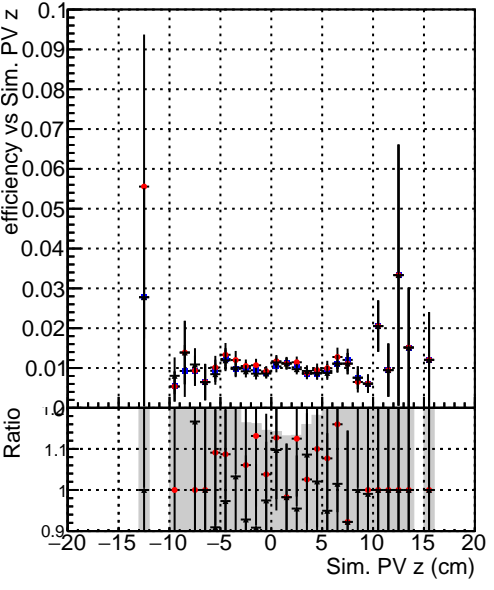

Efficiency vs vertpos**fake+duplicates vs vert r**

Legend for Efficiency vs. sim PV z:

- Blue square: DQM_TT_original
- Red circle: DQM_TT_mod_modelsdeep_truthfinal_reg_modelTEST-24
- Black triangle: DQM_TT_mod_modelsdeep_somethingbetter

Efficiency vs. sim PV z**Efficiency vs. sim PV z****fake+duplicates vs Sim. PV z**