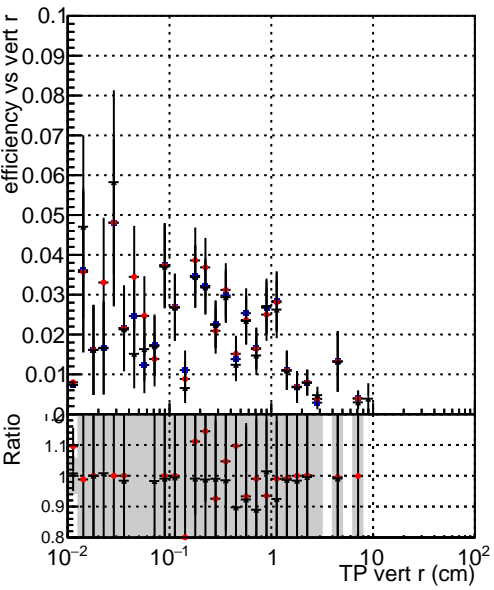

Efficiency vs vertpos**fake+duplicates vs vert r**

Legend for Efficiency vs. sim PV z:

- Blue square: DQM_TT_original
- Red circle: DQM_TT_mod_modelsdeep_truthfinal_reg_modelTEST-24
- Black triangle: DQM_TT_mod_modelsdeep_somethingbetter

Efficiency vs. sim PV z**Efficiency vs. sim PV z****fake+duplicates vs Sim. PV z**