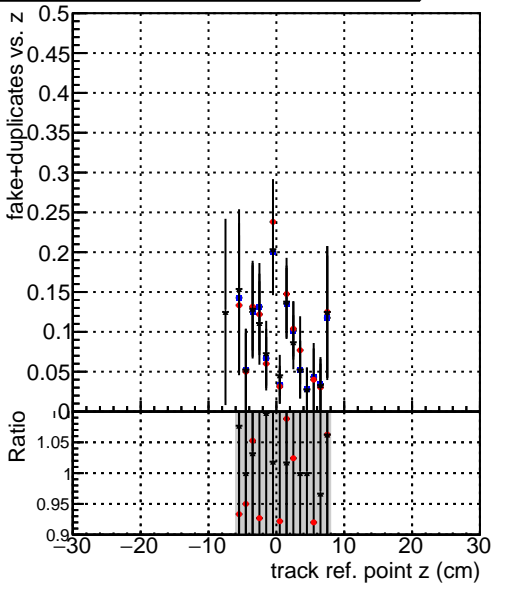

Efficiency vs vertpos**fake+duplicates vs vert r**

Legend for Efficiency vs. sim PV z:

- Blue square: DQM_TT_original
- Red circle: DQM_TT_mod_modelsdeep_truthfinal_reg_modelTEST-24
- Black triangle: DQM_TT_mod_modelsdeep_somethingbetter

Efficiency vs. sim PV z**Efficiency vs. sim PV z****fake+duplicates vs Sim. PV z**