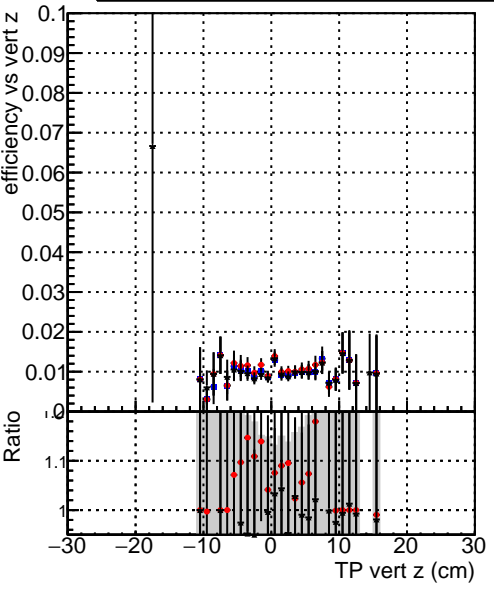

Efficiency vs vertpos**fake+duplicates vs vert r**

Legend for Efficiency vs. sim PV z:

- Blue square: DQM_TT_original
- Red circle: DQM_TT_mod_modelsdeep_truthfinal_reg_modelTEST-24
- Black triangle: DQM_TT_mod_modelsdeep_somethingbetter

Efficiency vs. sim PV z**Efficiency vs. sim PV z****fake+duplicates vs Sim. PV z**