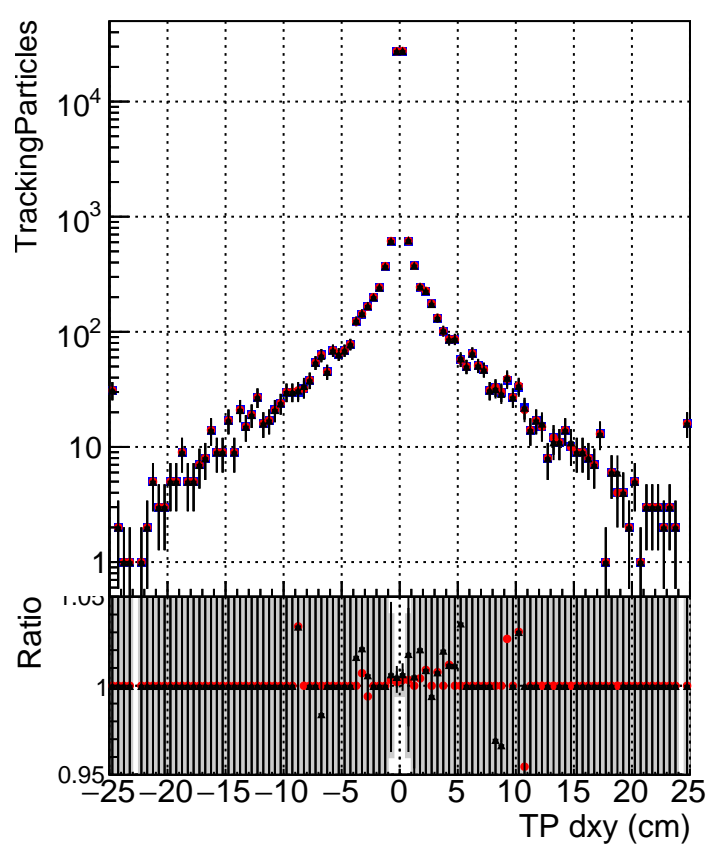

N of simulated tracks vs dxy

N of associated tracks (simToReco) vs dxy

N of simulated track

- DQM_TT_original
- DQM_TT_mod_modelsdeep_truthfinal_reg_modelTEST-24
- ▲ DQM_TT_mod_modelsdeep_somethingbetter