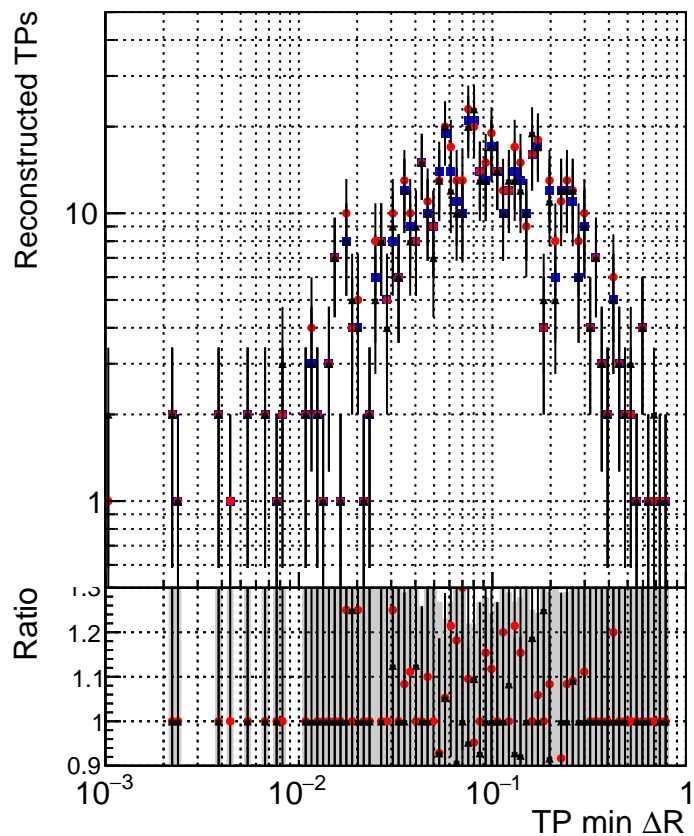

N of simulated tracks vs dR

N of associated tracks (simToReco) vs dR

N of simulated trac

- DQM_TT_original
- DQM_TT_mod_modelsdeep_truthfinal_reg_modelTEST-24
- ▲ DQM_TT_mod_modelsdeep_somethingbetter