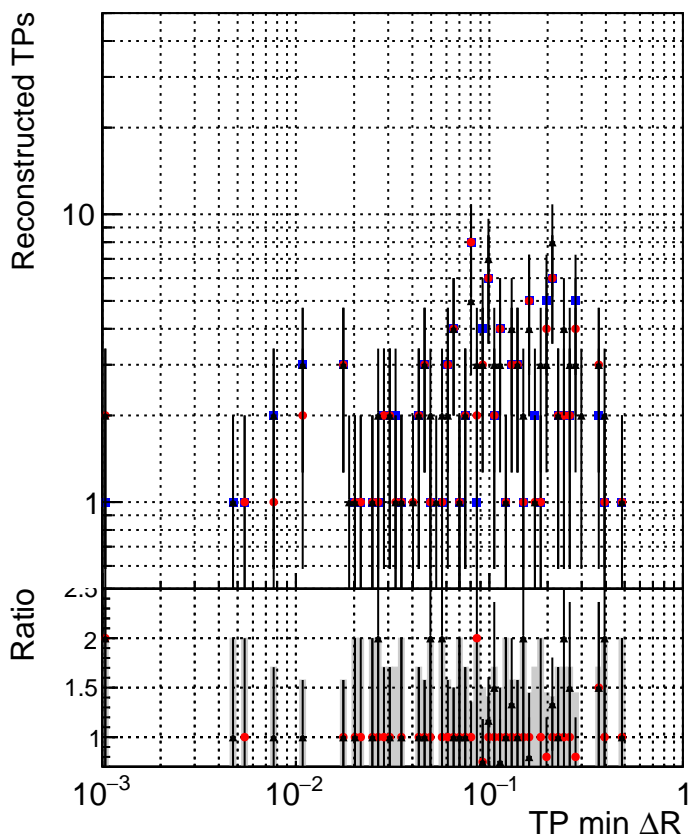

N of simulated tracks vs dR

N of associated tracks (simToReco) vs dR

N of simulated trac

- DQM_TT_original
- DQM_TT_mod_modelsdeep_truthfinal_reg_modelTEST-24
- ▲ DQM_TT_mod_modelsdeep_somethingbetter