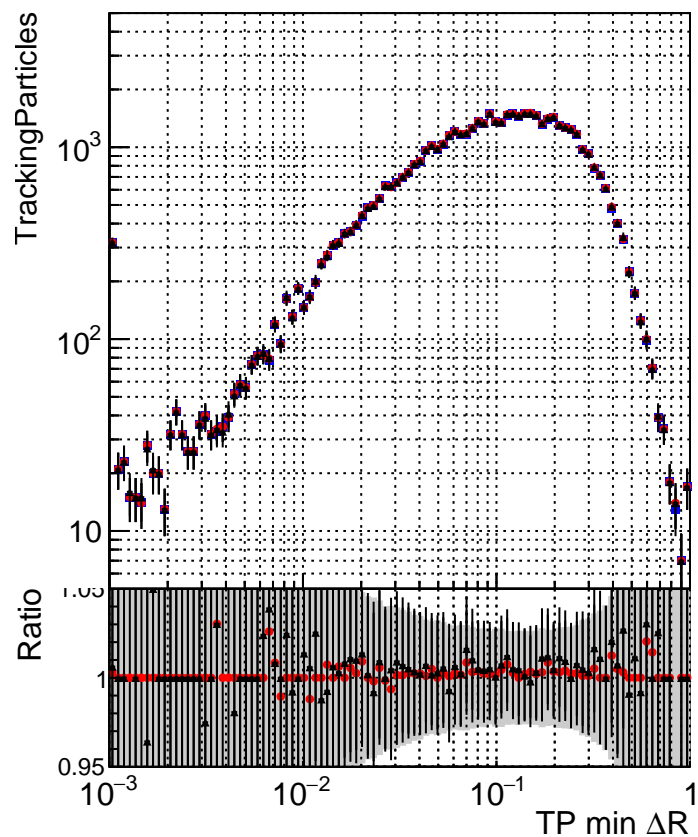

N of simulated tracks vs dR

N of associated tracks (simToReco) vs dR

N of simulated trac

- DQM_TT_original
- DQM_TT_mod_modelsdeep_truthfinal_reg_modelTEST-24
- ▲ DQM_TT_mod_modelsdeep_somethingbetter