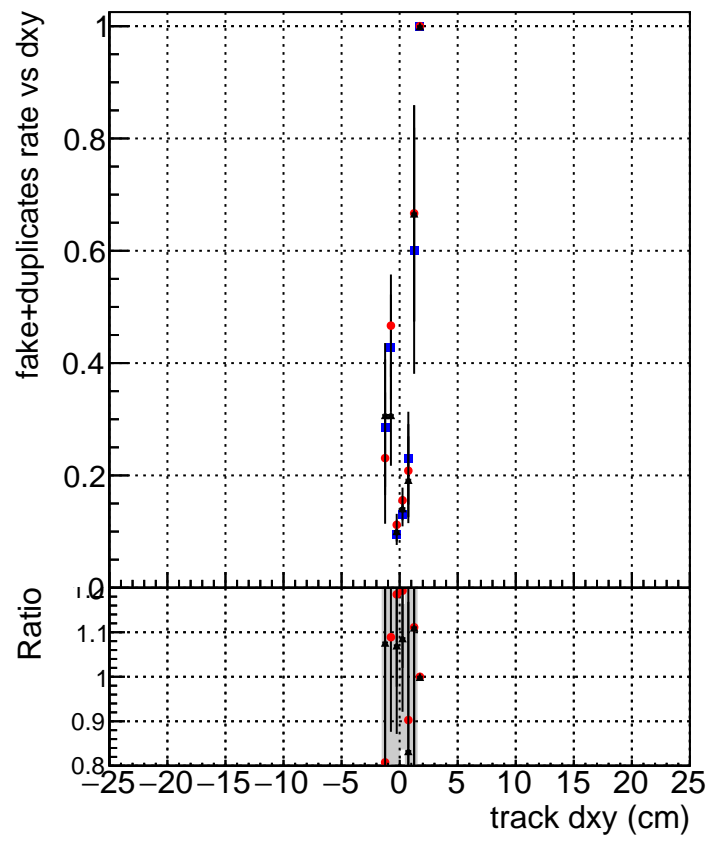

fake+duplicates vs dxy

Legend for the plots:

- DQM\_TT\_original (Blue square)
- DQM\_TT\_mod\_modelsdeep\_truthfinal\_reg\_modelTEST-24 (Red circle)
- DQM\_TT\_mod\_modelsdeep\_somethingbetter (Black triangle)