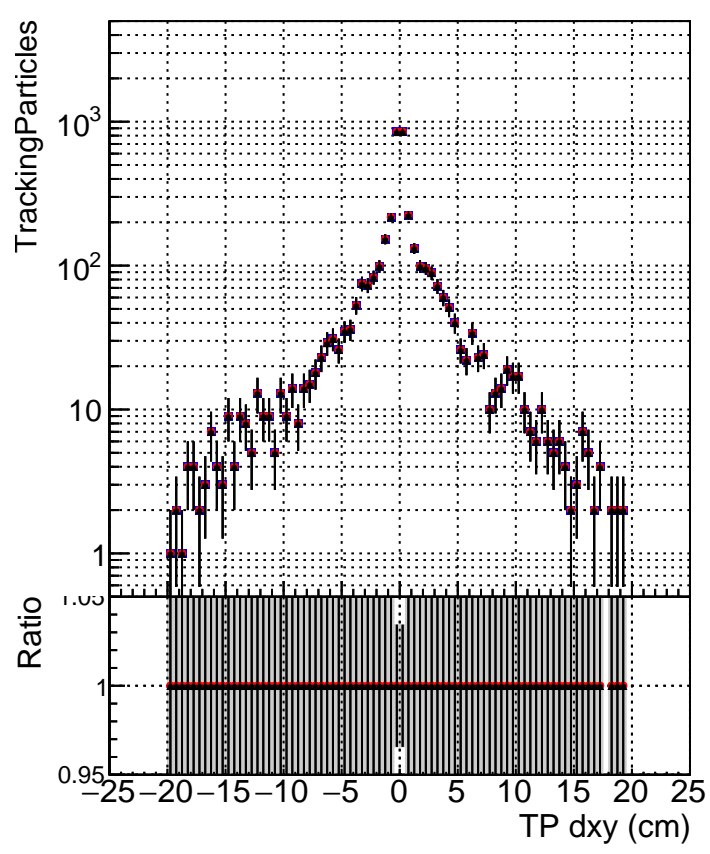

N of simulated tracks vs dxy

N of associated tracks (simToReco) vs dxy

N of simulated track

- DQM_TT_original
- DQM_TT_mod_modelsdeep_truthfinal_reg_modelTEST-24
- ▲ DQM_TT_mod_modelsdeep_somethingbetter