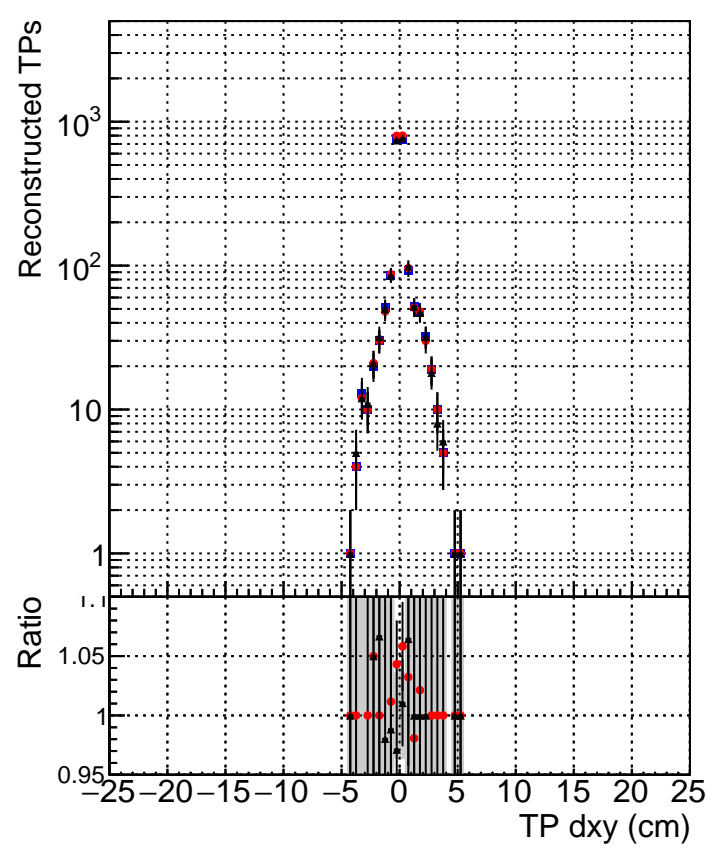

N of simulated tracks vs dxy

N of associated tracks (simToReco) vs dxy

N of simulated track

- DQM_TT_original
- DQM_TT_mod_modeldeep_truthfinal_reg_modelTEST-24
- ▲ DQM_TT_mod_modeldeep_somethingbetter