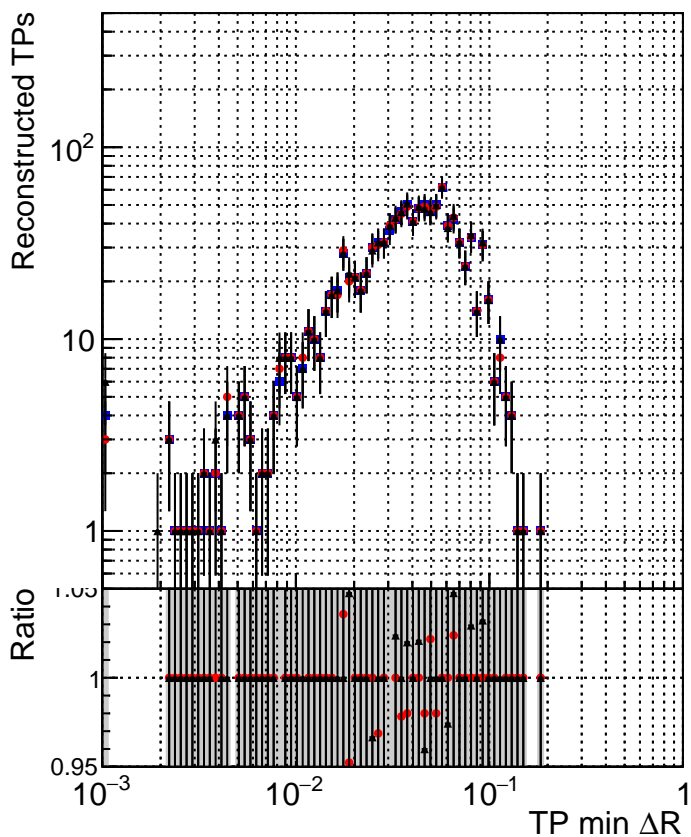

N of simulated tracks vs dR

N of associated tracks (simToReco) vs dR

N of simulated tracks

- DQM_TT_original
- DQM_TT_mod_modelsdeep_truthfinal_reg_modelTEST-24
- ▲ DQM_TT_mod_modelsdeep_somethingbetter