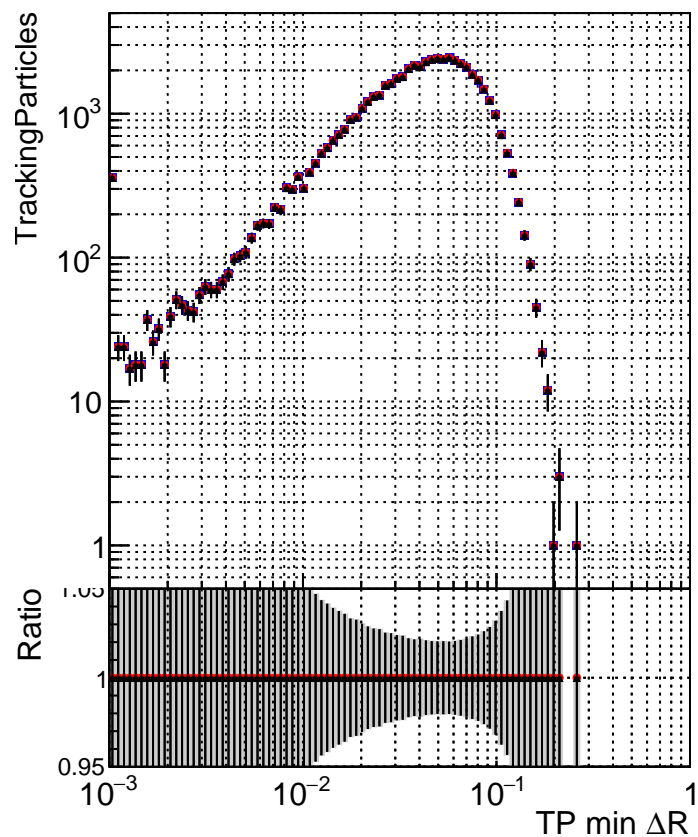

N of simulated tracks vs dR

N of associated tracks (simToReco) vs dR

N of simulated tracks

- DQM_TT_original
- DQM_TT_mod_modelsdeep_truthfinal_reg_modelTEST-24
- ▲ DQM_TT_mod_modelsdeep_somethingbetter