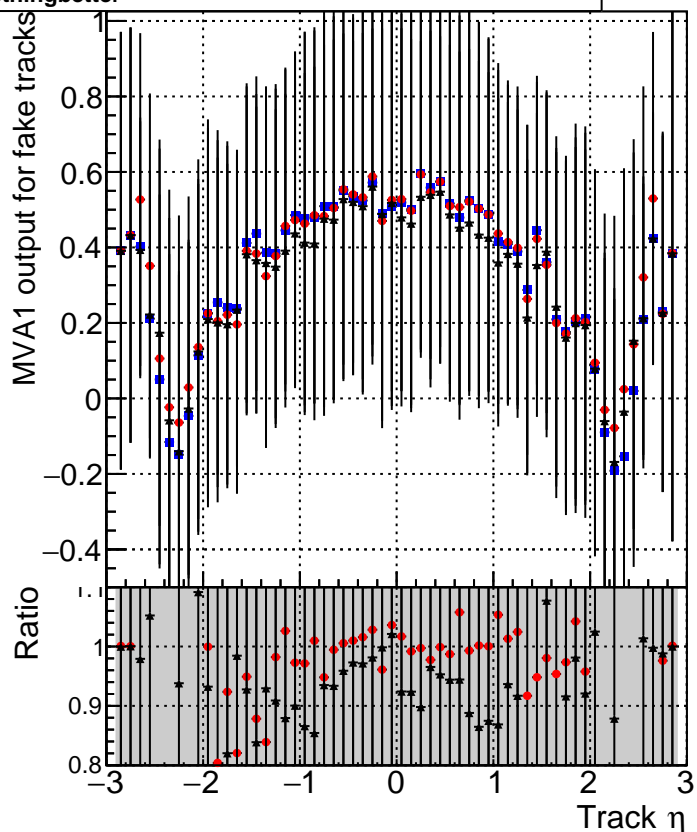

MVA1 of associated tracks (recoToSim) vs. track p_T MVA1 of non-associated tracks (recoToSim) vs. track p_T MVA1 of associated tracks (recoToSim) vs. track η 

■ DQM_TT_original
● DQM_TT_mod_modeldeep_truthfinal_reg_modelTEST-24
▲ DQM_TT_mod_modeldeep_somethingbetter