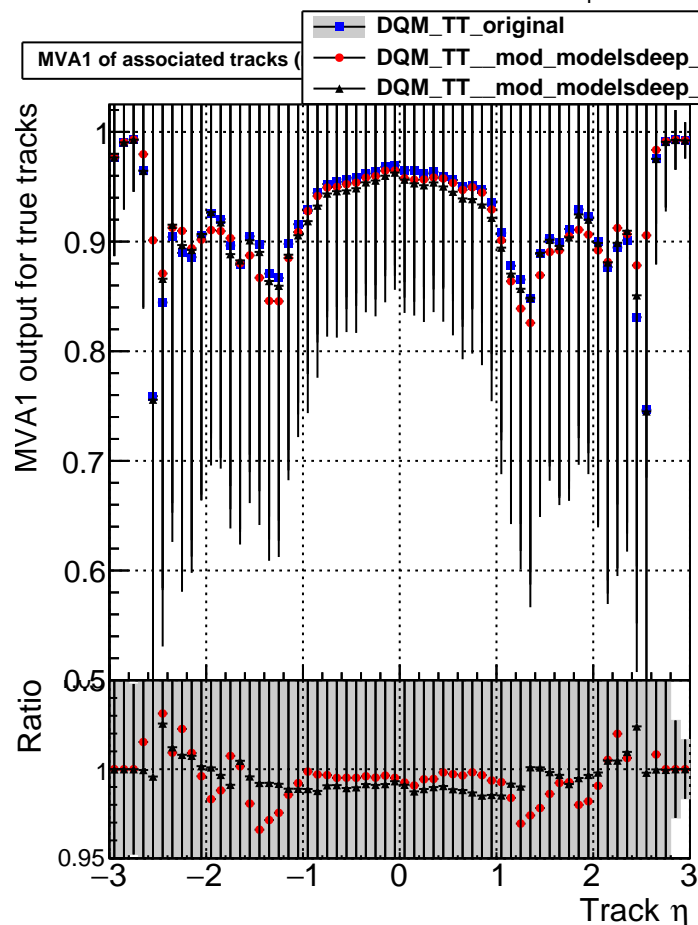

MVA1 of associated tracks (recoToSim) vs. track p_T MVA1 of non-associated tracks (recoToSim) vs. track p_T MVA1 of associated tracks (recoToSim) vs. track η 

■ DQM_TT_original
● DQM_TT_mod_modeldeep_truthfinal_reg_modelTEST-24
▲ DQM_TT_mod_modeldeep_somethingbetter