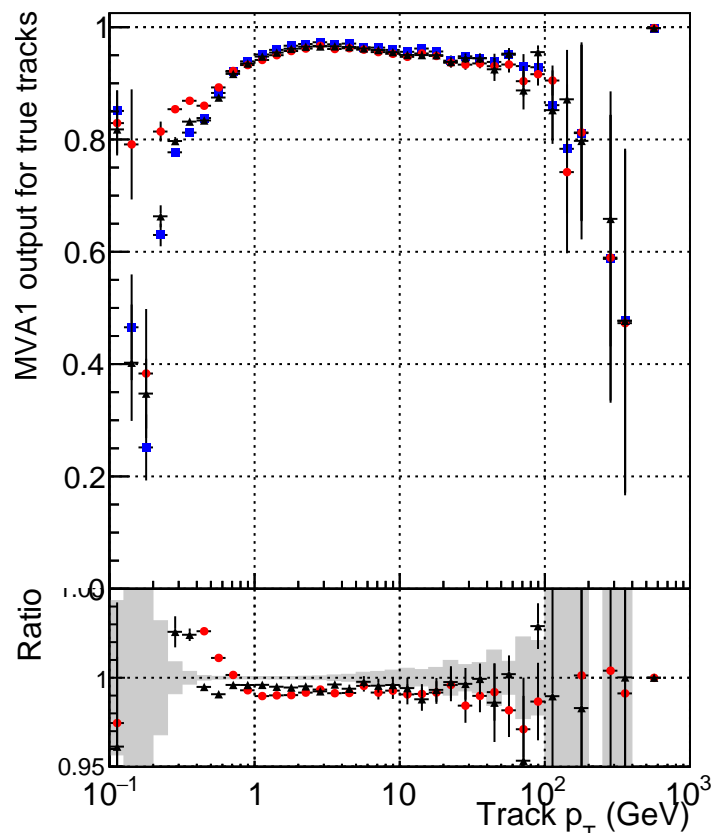

MVA1 of associated tracks (recoToSim) vs. track p_T MVA1 of non-associated tracks (recoToSim) vs. track p_T MVA1 of associated tracks (recoToSim) vs. track η 

■ DQM_TT_original
● DQM_TT_mod_modeldeep_truthfinal_reg_modelTEST-24
▲ DQM_TT_mod_modeldeep_somethingbetter