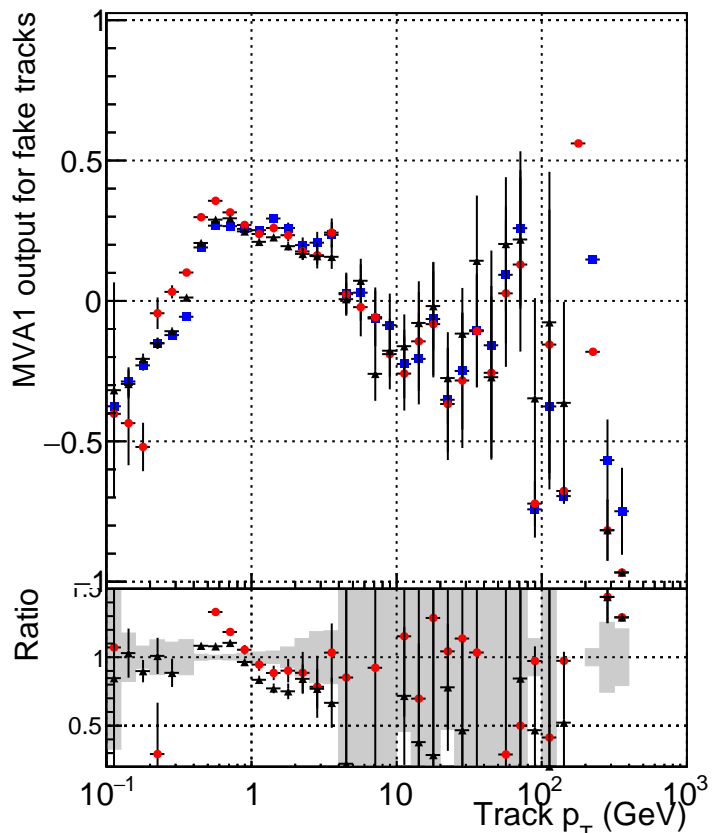

MVA1 of associated tracks (recoToSim) vs. track p_T MVA1 of non-associated tracks (recoToSim) vs. track p_T MVA1 of associated tracks (recoToSim) vs. track η 

■ DQM_TT_original
● DQM_TT_mod_modeldeep_truthfinal_reg_modelTEST-24
▲ DQM_TT_mod_modeldeep_somethingbetter