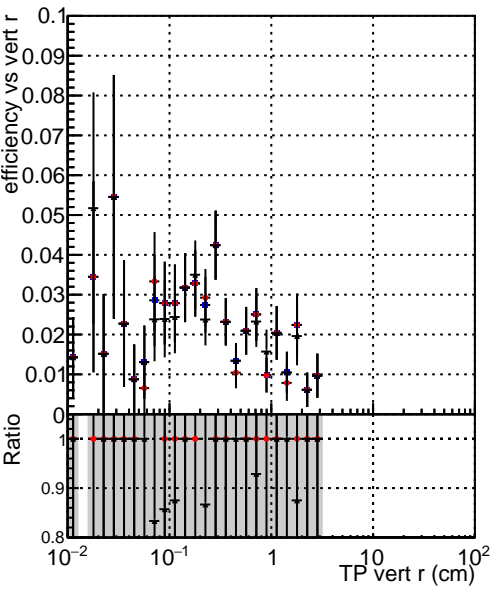

Efficiency vs vertpos

Efficiency vs TP vert z (cm) with legend: DQM_TT_original (blue), DQM_TT_mod_modeldeep_truthfinal_reg_modelTEST-24 (red), DQM_TT_mod_modeldeep_somethingbetter (black)

Efficiency vs. sim PV z