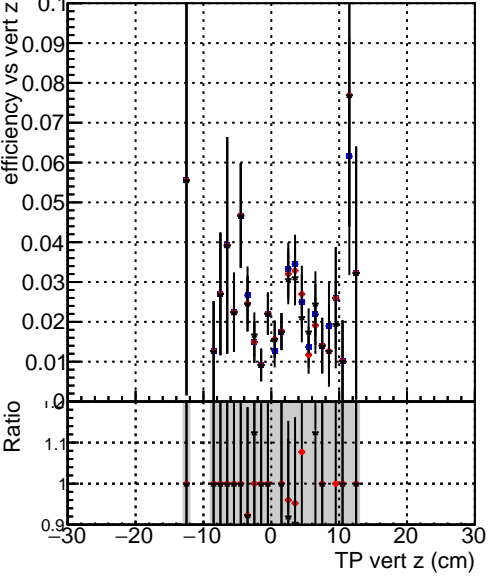

Efficiency vs vertpos

Efficiency vs TP vert z (cm) with legend: DQM_TT_original (blue), DQM_TT_mod_modeldeep_truthfinal_reg_modelTEST-24 (red), DQM_TT_mod_modeldeep_somethingbetter (black)

Efficiency vs. sim PV z