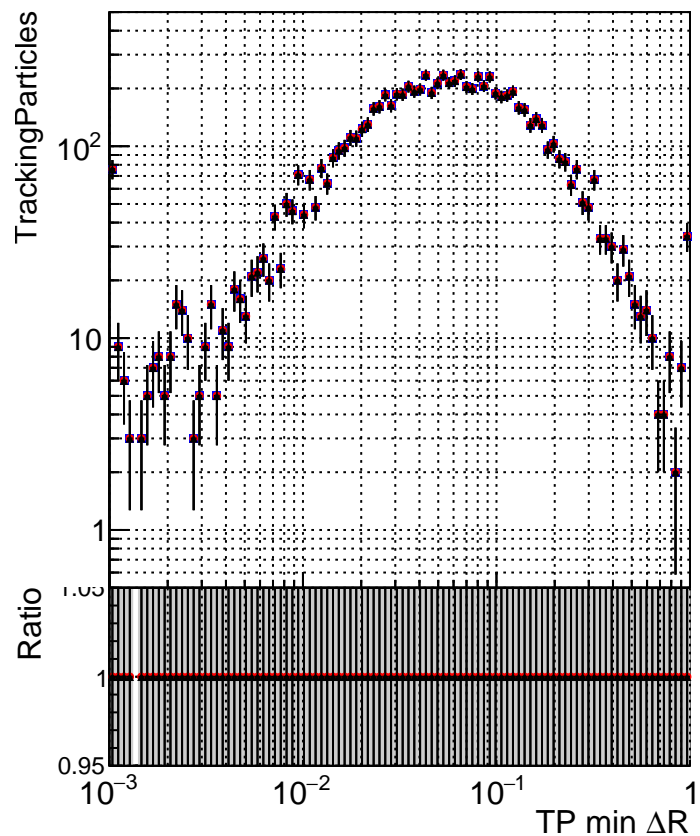

N of simulated tracks vs dR

N of associated tracks (simToReco) vs dR

N of simulated tracks

- DQM_TT_original
- DQM_TT_mod_modelsdeep_truthfinal_reg_modelTEST-24
- ▲ DQM_TT_mod_modelsdeep_somethingbetter