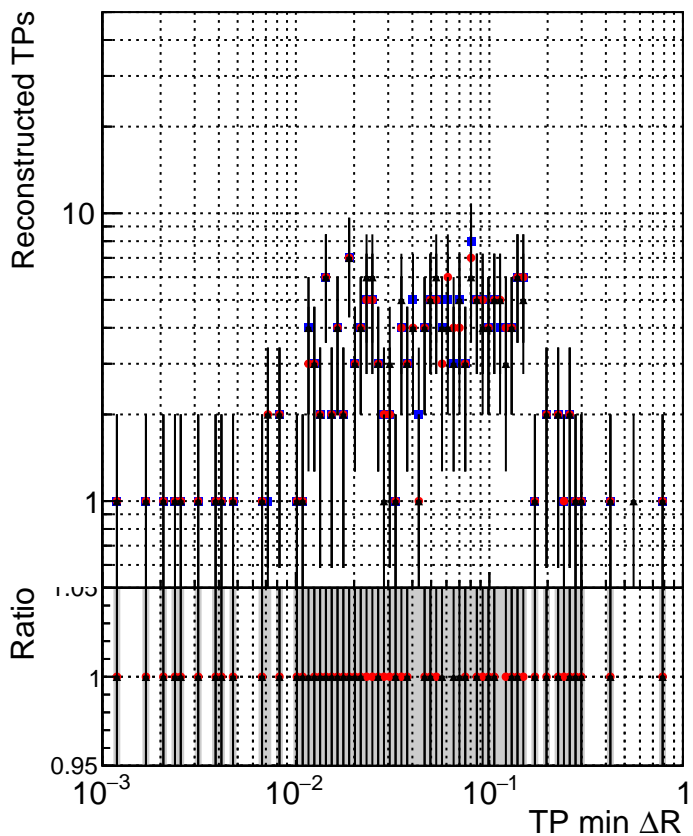

N of simulated tracks vs dR

N of associated tracks (simToReco) vs dR

N of simulated tracks

- DQM_TT_original
- DQM_TT_mod_modelsdeep_truthfinal_reg_modelTEST-24
- ▲ DQM_TT_mod_modelsdeep_somethingbetter