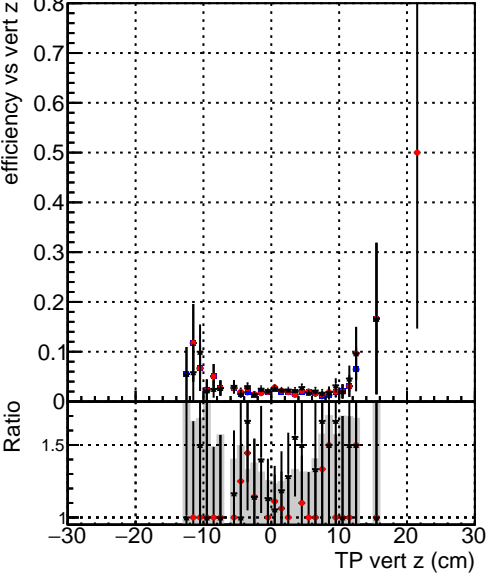

Efficiency vs vertpos

Efficiency vs vert z

- DQM_TT_original
- DQM_TT_mod_modelsdeep_truthfinal_reg_modelTEST-24
- DQM_TT_mod_modelsdeep_somethingbetter

Efficiency vs. sim PV z