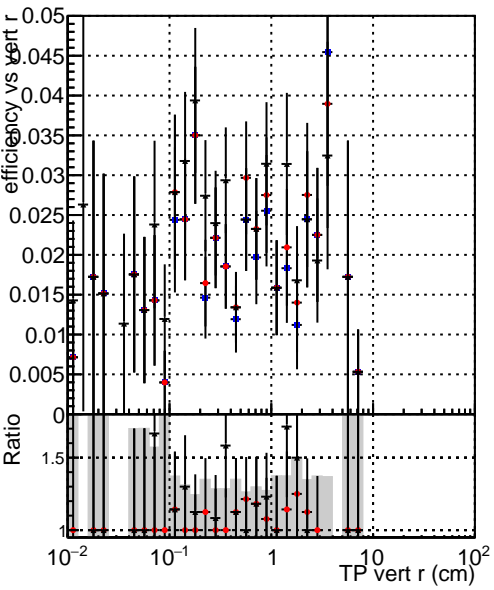

Efficiency vs vertpos

Efficiency vs vert z

- DQM_TT_original
- DQM_TT_mod_modelsdeep_truthfinal_reg_modelTEST-24
- DQM_TT_mod_modelsdeep_somethingbetter

Efficiency vs. sim PV z