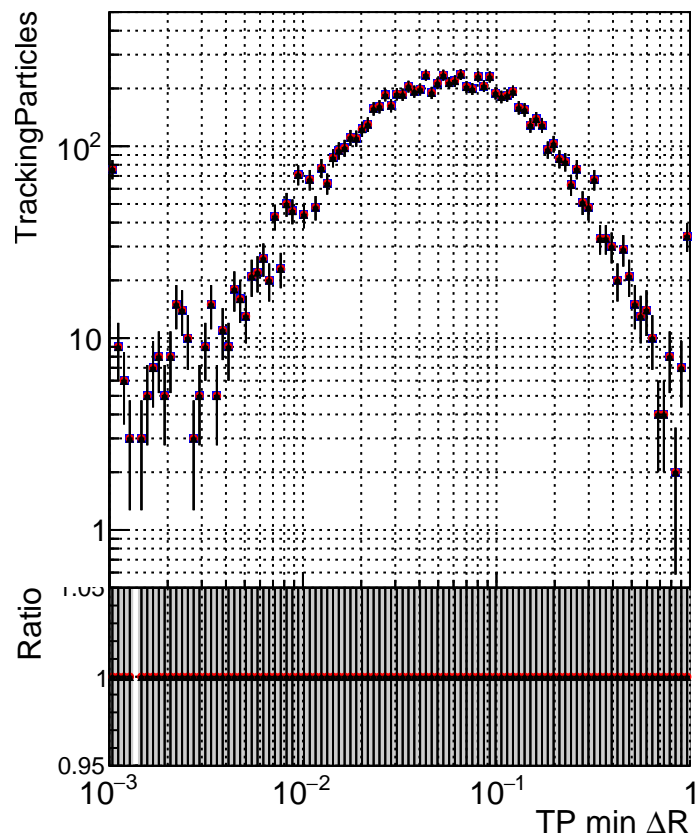

N of simulated tracks vs dR

N of associated tracks (simToReco) vs dR

N of simulated trac

- DQM\_TT\_original
- DQM\_TT\_mod\_modelsdeep\_truthfinal\_reg\_modelTEST-24
- ▲ DQM\_TT\_mod\_modelsdeep\_somethingbetter