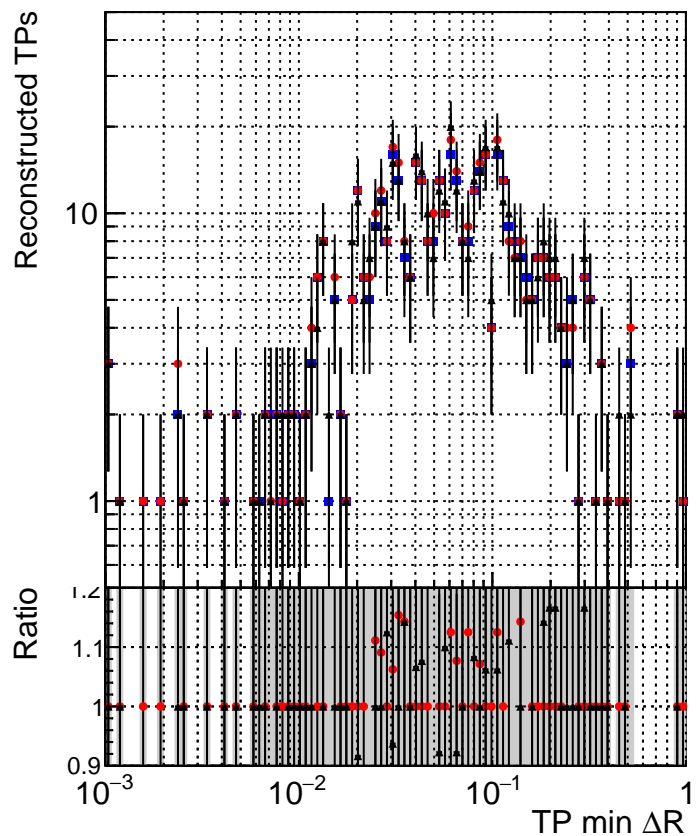

N of simulated tracks vs dR

N of associated tracks (simToReco) vs dR

N of simulated trac

- DQM\_TT\_original
- DQM\_TT\_mod\_modelsdeep\_truthfinal\_reg\_modelTEST-24
- ▲ DQM\_TT\_mod\_modelsdeep\_somethingbetter