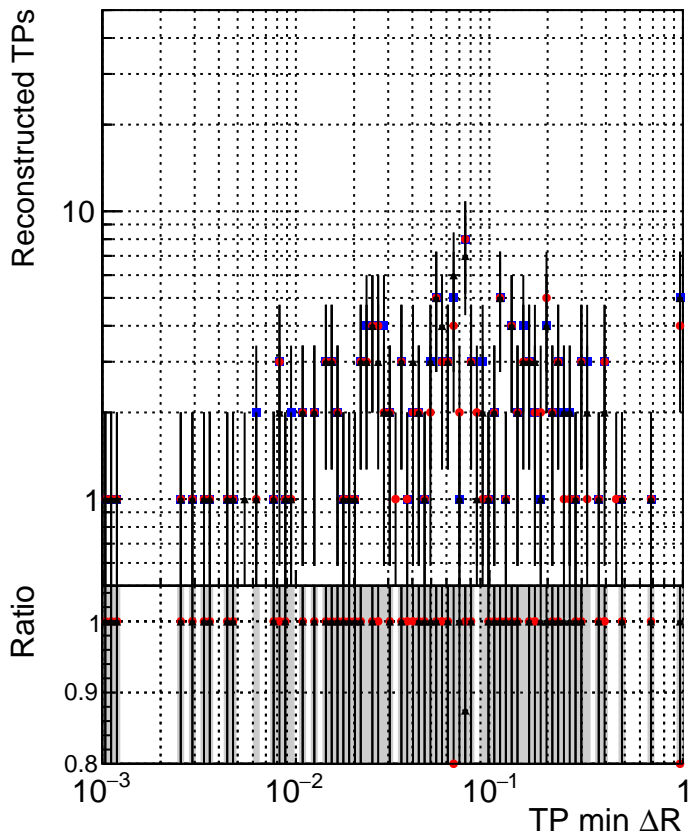

N of simulated tracks vs dR

N of associated tracks (simToReco) vs dR

N of simulated trac

- DQM_TT_original
- DQM_TT_mod_modelsdeep_truthfinal_reg_modelTEST-24
- ▲ DQM_TT_mod_modelsdeep_somethingbetter