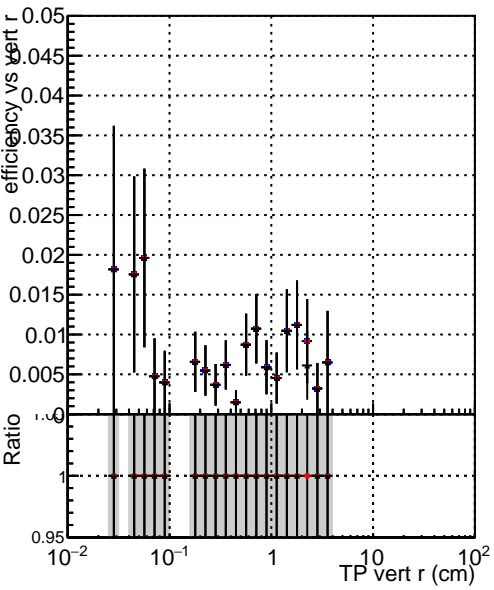

Efficiency vs vertpos

Efficiency vs TP vert z (cm)

- DQM_TT_original
- DQM_TT_mod_modelsdeep_truthfinal_reg_modelTEST-24
- DQM_TT_mod_modelsdeep_somethingbetter

Efficiency vs. sim PV z