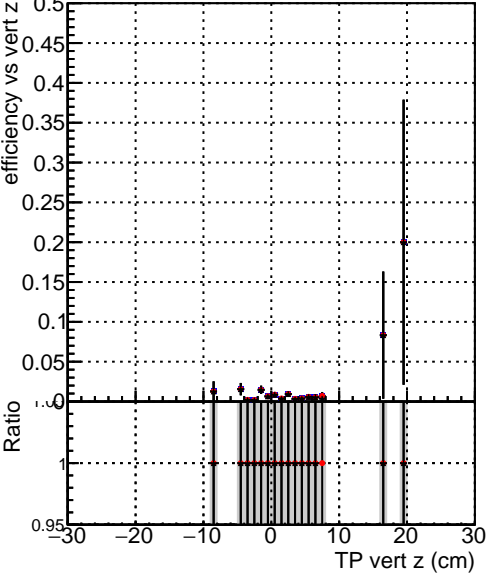

Efficiency vs vertpos

Efficiency vs TP vert z (cm)

- DQM_TT_original
- DQM_TT_mod_modelsdeep_truthfinal_reg_modelTEST-24
- DQM_TT_mod_modelsdeep_somethingbetter

Efficiency vs. sim PV z