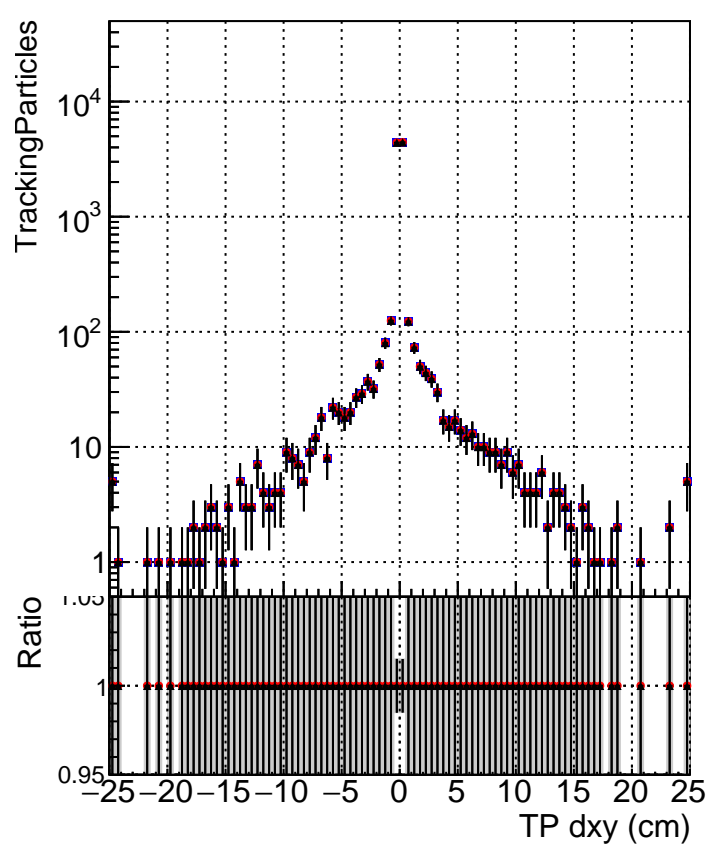

N of simulated tracks vs dxy

N of associated tracks (simToReco) vs dxy

N of simulated track

- DQM_TT_original
- DQM_TT_mod_modeldeep_truthfinal_reg_modelTEST-24
- ▲ DQM_TT_mod_modeldeep_somethingbetter