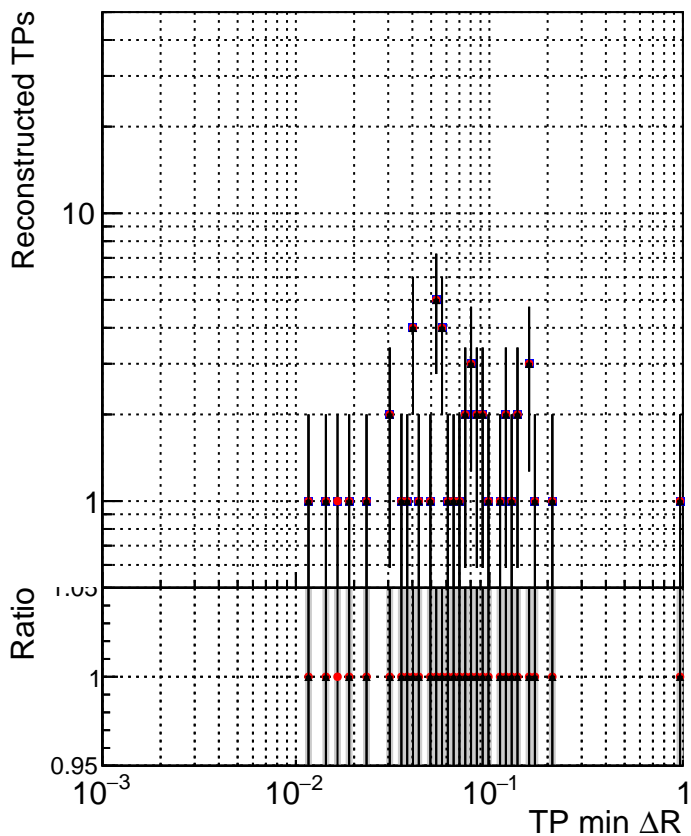

N of simulated tracks vs dR

N of associated tracks (simToReco) vs dR

N of simulated trac

- DQM_TT_original
- DQM_TT_mod_modeldeep_truthfinal_reg_modelTEST-24
- ▲ DQM_TT_mod_modeldeep_somethingbetter