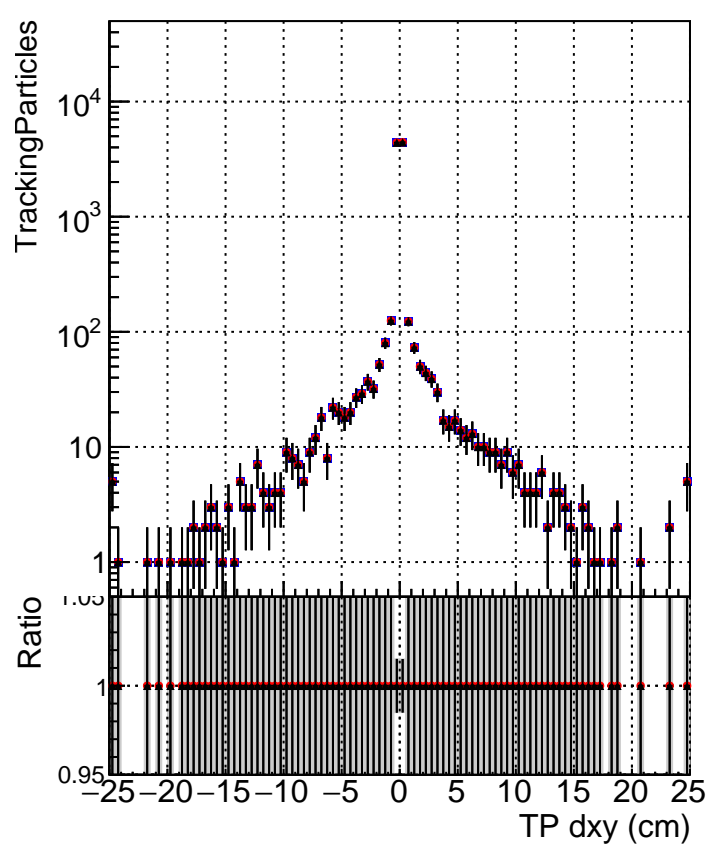

N of simulated tracks vs dxy

N of associated tracks (simToReco) vs dxy

N of simulated tracks

- DQM_TT_original
- DQM_TT_mod_modelsdeep_truthfinal_reg_modelTEST-24
- ▲ DQM_TT_mod_modelsdeep_somethingbetter