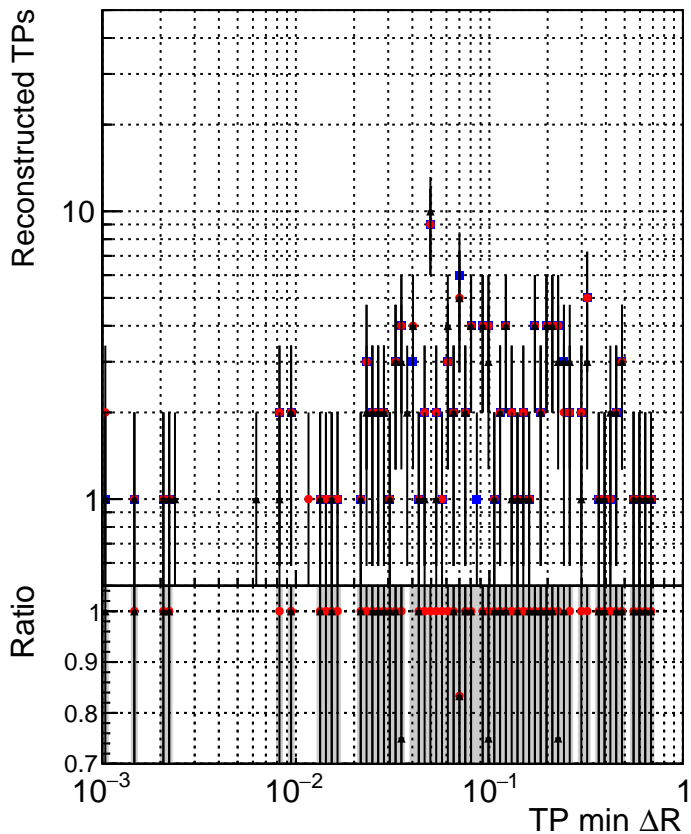

N of simulated tracks vs dR

N of associated tracks (simToReco) vs dR

N of simulated trac

- DQM_TT_original
- DQM_TT_mod_modeldeep_truthfinal_reg_modelTEST-24
- ▲ DQM_TT_mod_modeldeep_somethingbetter