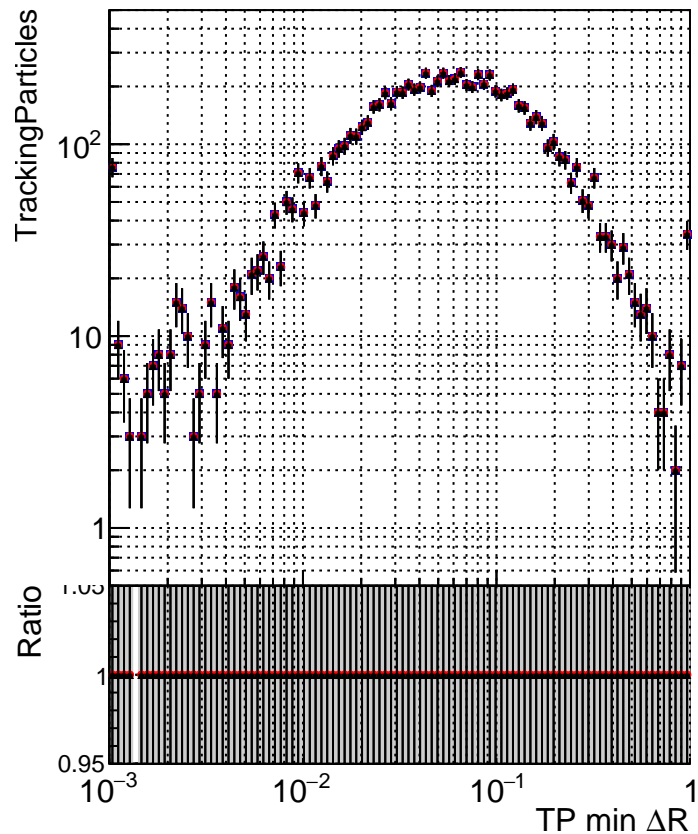

N of simulated tracks vs dR

N of associated tracks (simToReco) vs dR

N of simulated trac

- DQM_TT_original
- DQM_TT_mod_modeldeep_truthfinal_reg_modelTEST-24
- ▲ DQM_TT_mod_modeldeep_somethingbetter